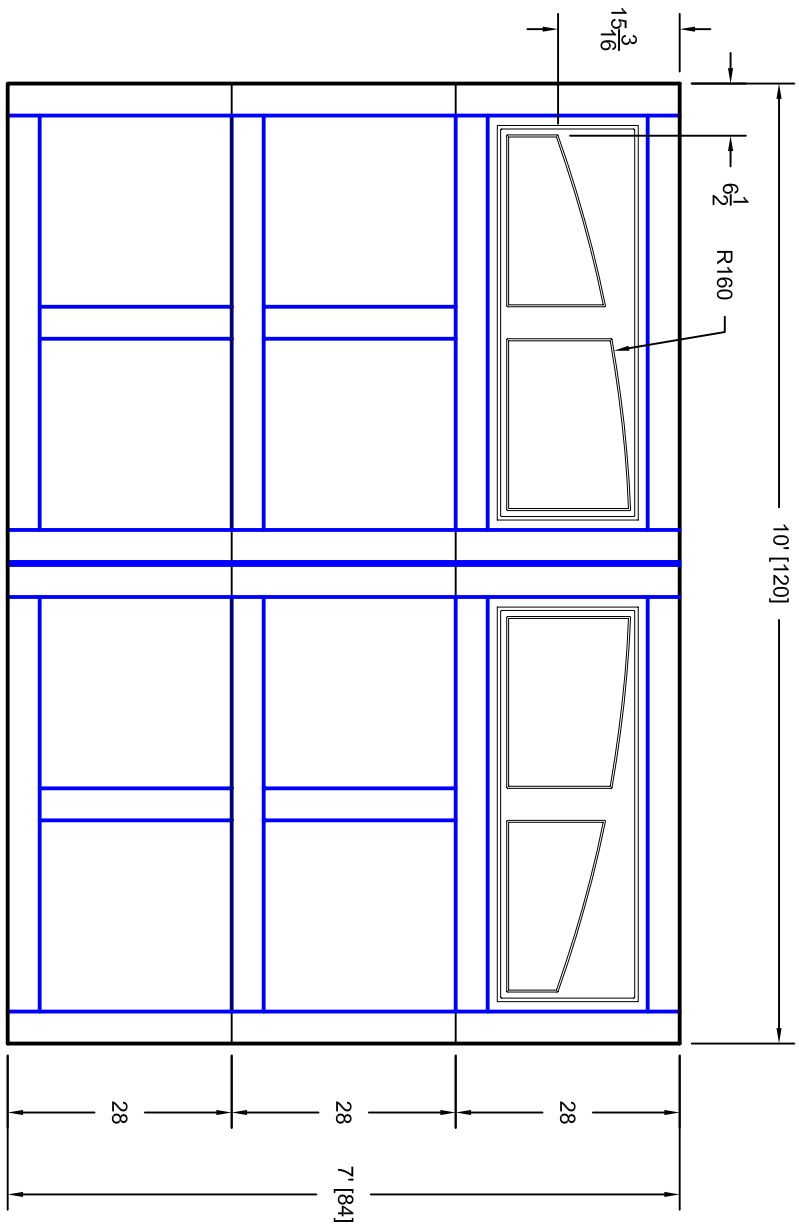

- Note:
1. Overlay board material: Steel.
 2. Arch material: Molded Polyurethane
 3. Overlay board width: 4 inches.
 4. Customer responsible to verify all field dimensions.

DRAWN BY E Gebhard 01-05-05

CHECKED

DATE

DATE

DATE

DATE

DATE

DATE

TITLE Andover w / Madison Arch Door Lites

A10 10' X 7'

SIZE

A

7A107010

REV

A

SCALE

WT. ACT.

SHEET

Unless Otherwise Specified
Dimensions are in Inches

Tolerance on

Fractions Decimals

+/- 1/16 XX +/- .03

X.XX +/- .01

X.XXX +/- .005

Angles

+/- 0.5