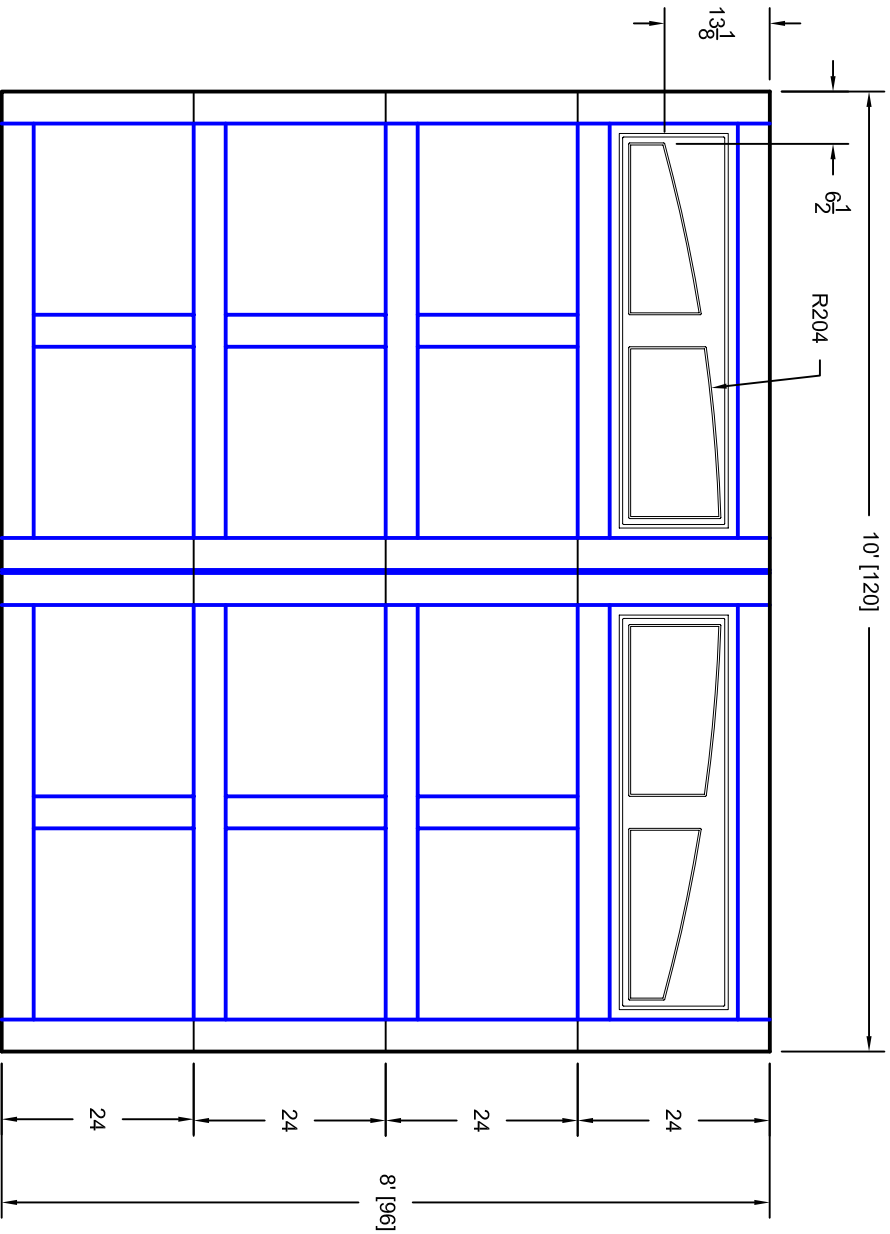

- Note:
1. Overlay board material: Steel.
  2. Arch material: Molded Polyurethane
  3. Overlay board width: 4 inches.
  4. Customer responsible to verify all field dimensions.

DRAWN BY	E Gebhard 01-05-05
DATE	
CHECKED	
DATE	
APPD	
DATE	
APPD	
DATE	
APPD	
DATE	

TITLE	Andover w / Madison Arch Door Lites		
SIZE	A10 10' X 8'		
SCALE	A	WT. ACT.	SHEET
REV	7A108010		A

Unless Otherwise Specified  
Dimensions are in Inches

Tolerance on

Fractions	Decimals	Angles
+/- 1/16	XX +/- .03	+/- 0.5
	XXX +/- .01	
	XXXX +/- .005	