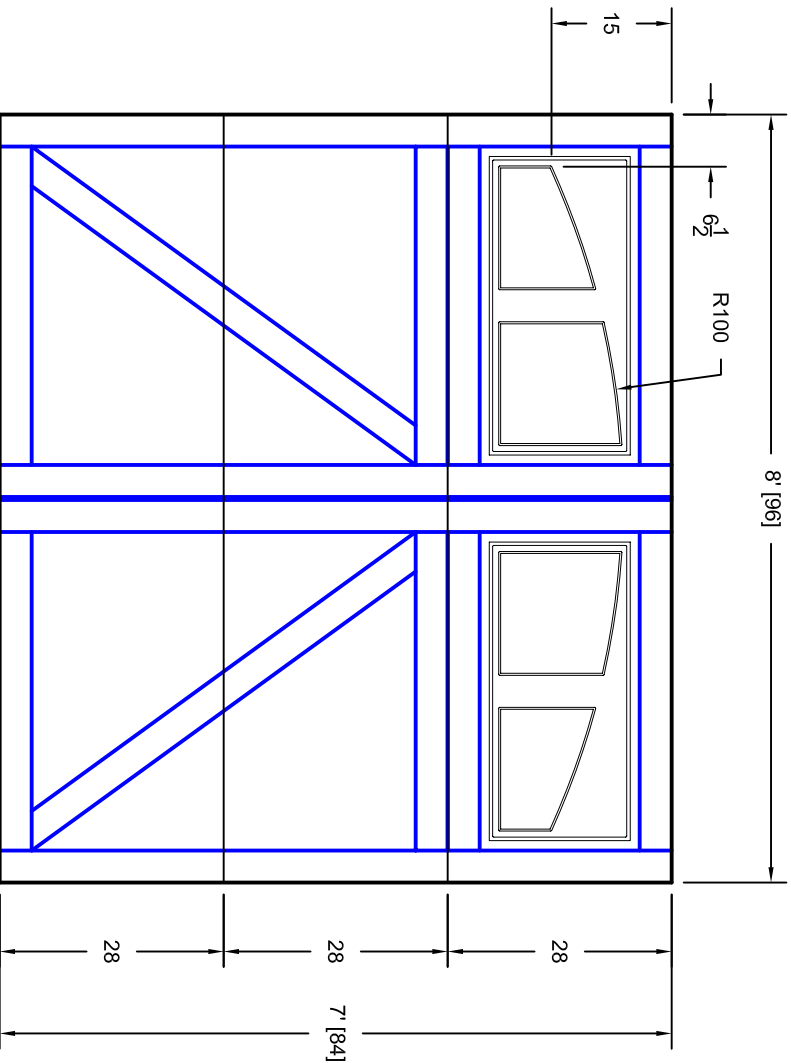

- Note:
1. Overlay board material: Steel.
 2. Arch material: Molded Polyurethane
 3. Overlay board width: 4 inches.
 4. Customer responsible to verify all field dimensions.

DRAWN BY	E Gebhard 12-14-05
DATE	
CHECKED	
DATE	
APPD	
DATE	
APPD	
DATE	
APPD	
DATE	

TITLE	Bradford w / Madison Arch Door Lites		
	B10 8' X 7'		
SIZE	A	REV	A
SCALE		WT. ACT.	
		SHEET	
	7B087010		

Unless Otherwise Specified
Dimensions are in Inches

Tolerance on

Fractions	Decimals	Angles
+/- 1/16	XX +/- .03	+/- 0.5
	XXX +/- .01	
	XXXX +/- .005	