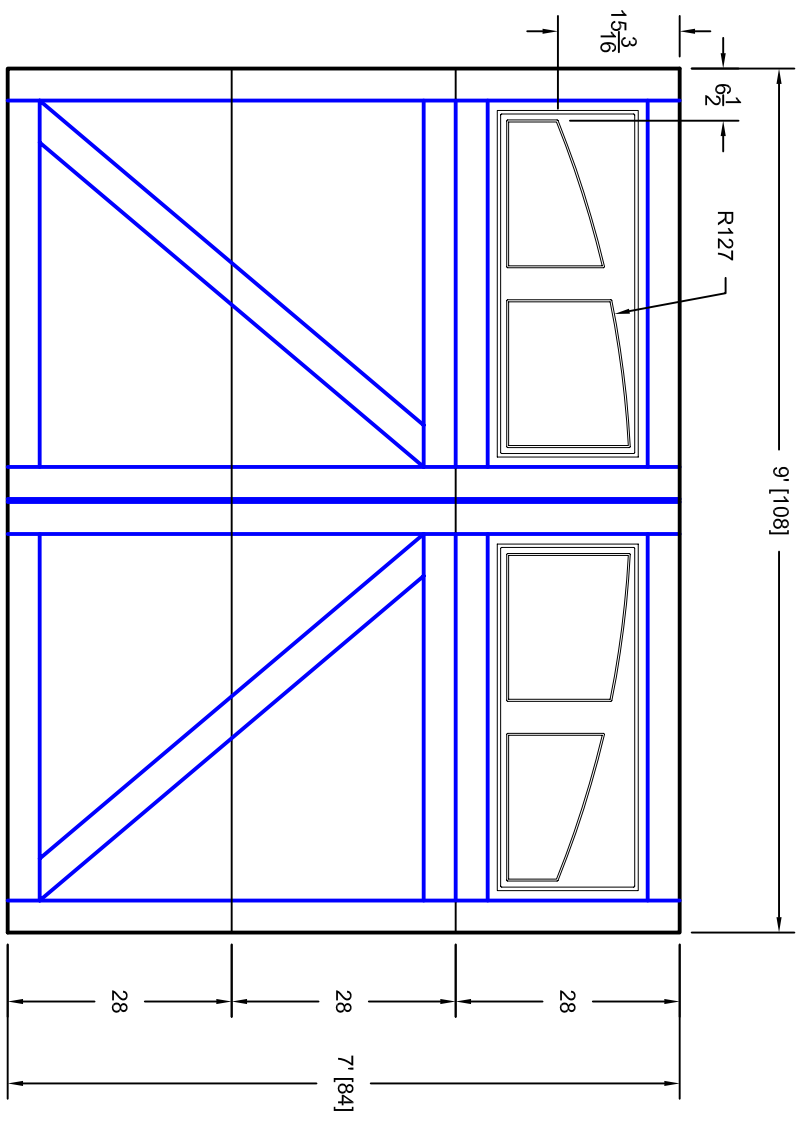

- Note:
1. Overlay board material: Steel.
 2. Arch material: Molded Polyurethane
 3. Overlay board width: 4 inches.
 4. Customer responsible to verify all field dimensions.

DRAWN BY	E Gebhard 01-05-05
DATE	
CHECKED	
DATE	
APPD	
DATE	
APPD	
DATE	
APPD	
DATE	

TITLE	Bradford w / Madison Arch Door Lites		
	B10 9' X 7'		
SIZE	A	REV	A
SCALE		WT. ACT.	
		SHEET	
	7B097010		

Unless Otherwise Specified
Dimensions are in Inches

Tolerance on

Fractions	Decimals	Angles
+/- 1/16	XX +/- .03	+/- 0.5
	XXX +/- .01	
	XXXX +/- .005	