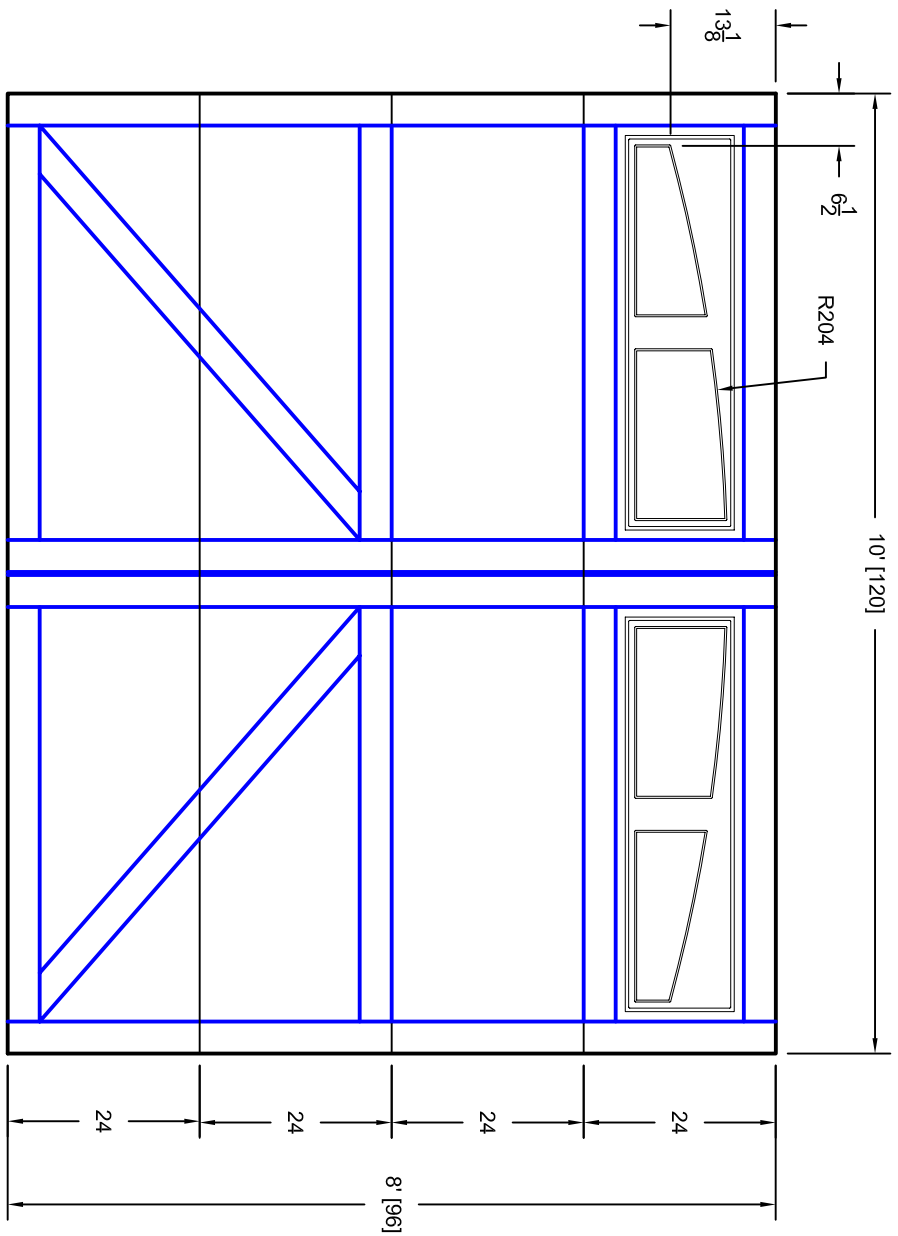

- Note:
1. Overlay board material: Steel.
 2. Arch material: Molded Polyurethane
 3. Overlay board width: 4 inches.
 4. Customer responsible to verify all field dimensions.

DRAWN BY E Gebhard 01-05-05

DATE

CHECKED

DATE

APPD

DATE

APPD

DATE

TITLE
Bradford w / Madison Arch Door Lites

SIZE
B10 10' X 8'

SCALE
A

WT. ACT.

SHEET

Unless Otherwise Specified

Dimensions are in Inches

Tolerance on

Fractions Decimals Angles

+/- 1/16 XX +/- .03 +/- 0.5