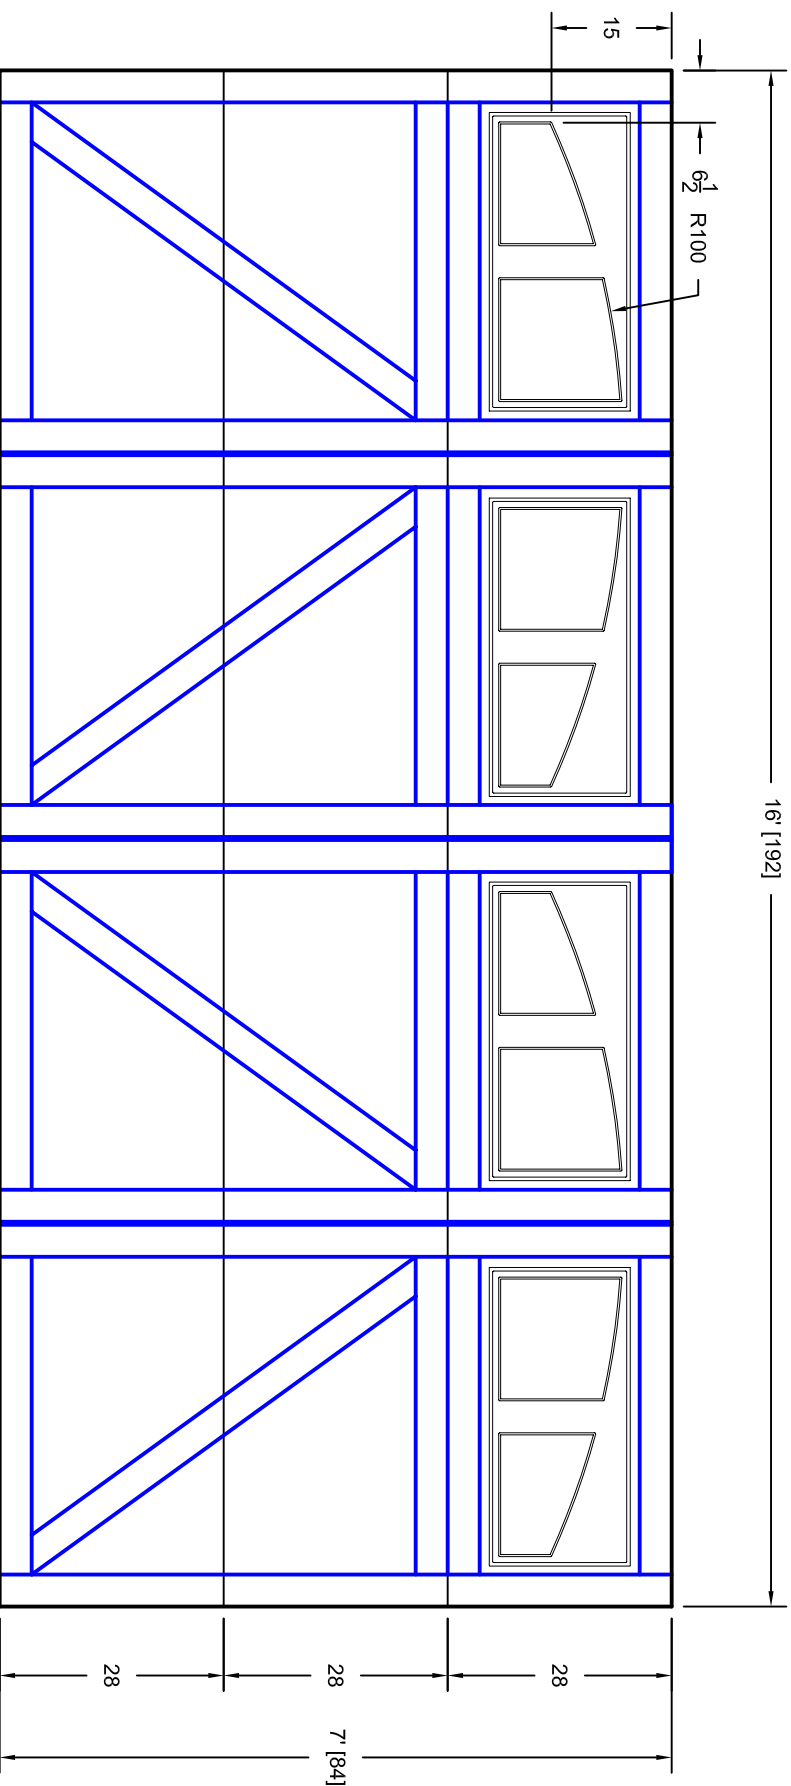

- Note:
1. Overlay board material: Steel.
 2. Arch material: Molded Polyurethane
 3. Overlay board width: 4 inches.
 4. Customer responsible to verify all field dimensions.

CUSTOMER APPROVAL REQUIRED FOR
MANUFACTURING

X _____

DRAWN BY	E Gebhard 01-05-05	TITLE	Bradford w / Madison Arch Door Lites		
CHECKED		DATE	B10 16' X 7'		
DATE		SIZE	A		
APPD		SCALE	A		
DATE		WT. ACT.	7B167010		
APPD		SHEET	A		
DATE		REV	A		
DATE		Unless Otherwise Specified	Dimensions are in Inches		
DATE		Tolerance on	Fractions Decimals Angles		
DATE		+/- 1/16	X.X +/- .03 +/- 0.5		
DATE		X.XX +/- .01	X.XXX +/- .005		
DATE		X.XXX +/- .005			