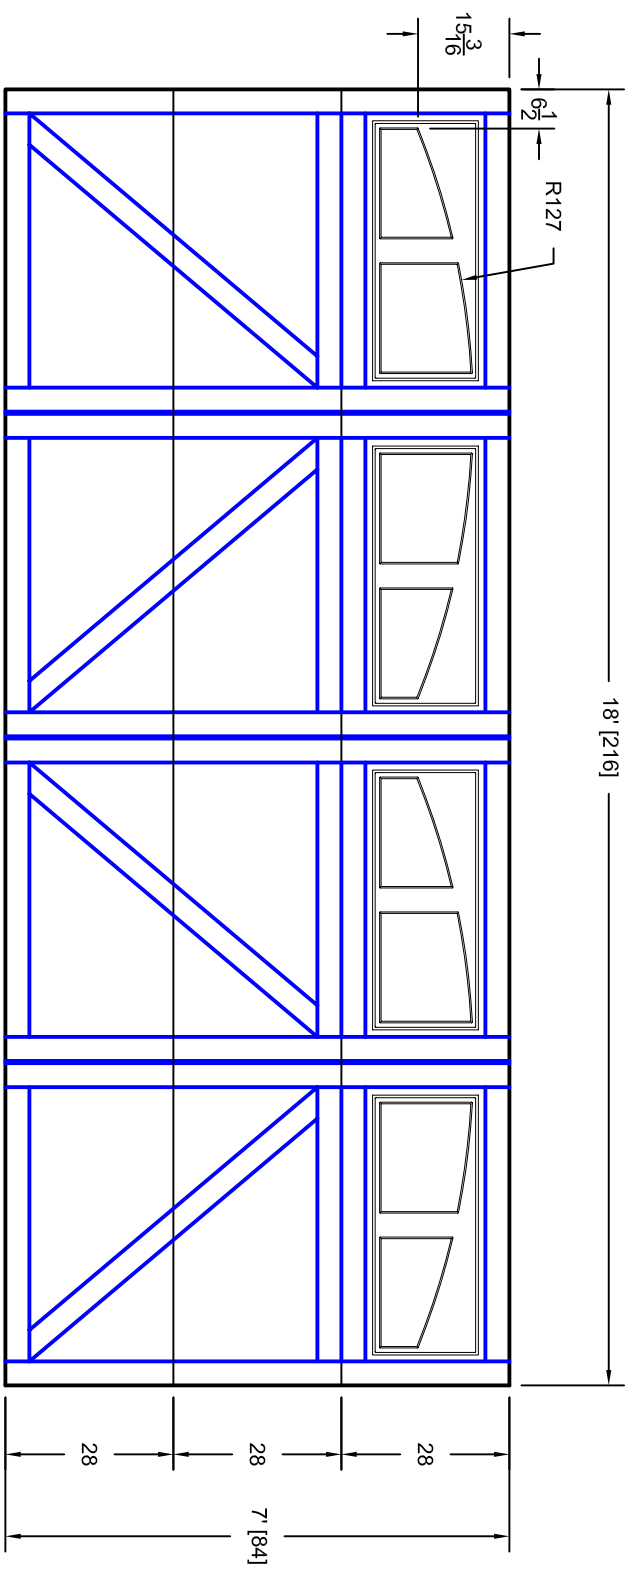

- Note:
1. Overlay board material: Steel.
 2. Arch material: Molded Polyurethane
 3. Overlay board width: 4 inches.
 4. Customer responsible to verify all field dimensions.

CUSTOMER APPROVAL REQUIRED FOR
MANUFACTURING

X _____

DRAWN BY	E Gebhard 01-05-05	TITLE	Bradford w / Madison Arch Door Lites		
DATE			B10 18' X 7'		
CHECKED					
DATE		SIZE	A		
APPD		SCALE	A		
DATE		WT. ACT.	7B187010		
APPD		SHEET	A		
DATE					
Unless Otherwise Specified Dimensions are in Inches Tolerance on Fractions Decimals Angles +/- 1/16 X.X +/- .03 +/- 0.5 X.XXX +/- .005					
		7255 S. KYRENE SUITE #104 TEMPE, AZ 85283 480-705-6632 480-705-8497 fax www.firststud.com			