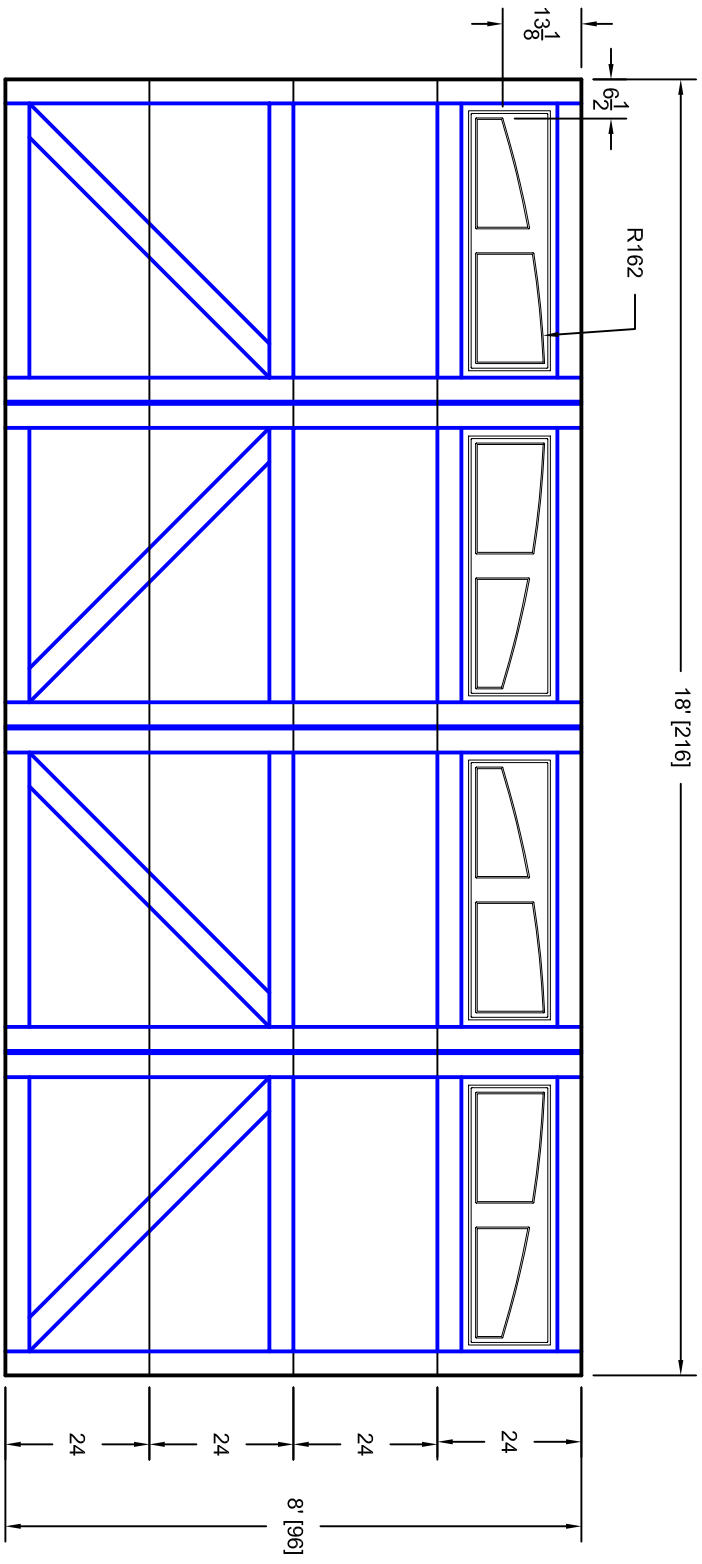

- Note:
1. Overlay board material: Steel.
  2. Arch material: Molded Polyurethane
  3. Overlay board width: 4 inches.
  4. Customer responsible to verify all field dimensions.

CUSTOMER APPROVAL REQUIRED FOR  
MANUFACTURING

DRAWN BY	E Gebhard 01-05-05
CHECKED	
DATE	
APPD	
DATE	
APPD	
DATE	
APPD	
DATE	

TITLE	Bradford w / Madison Arch Door Lites		
SIZE	B10 18' X 8'		
SCALE	A	WT. ACT.	SHEET
REV	A		

Unless Otherwise Specified  
Dimensions are in Inches