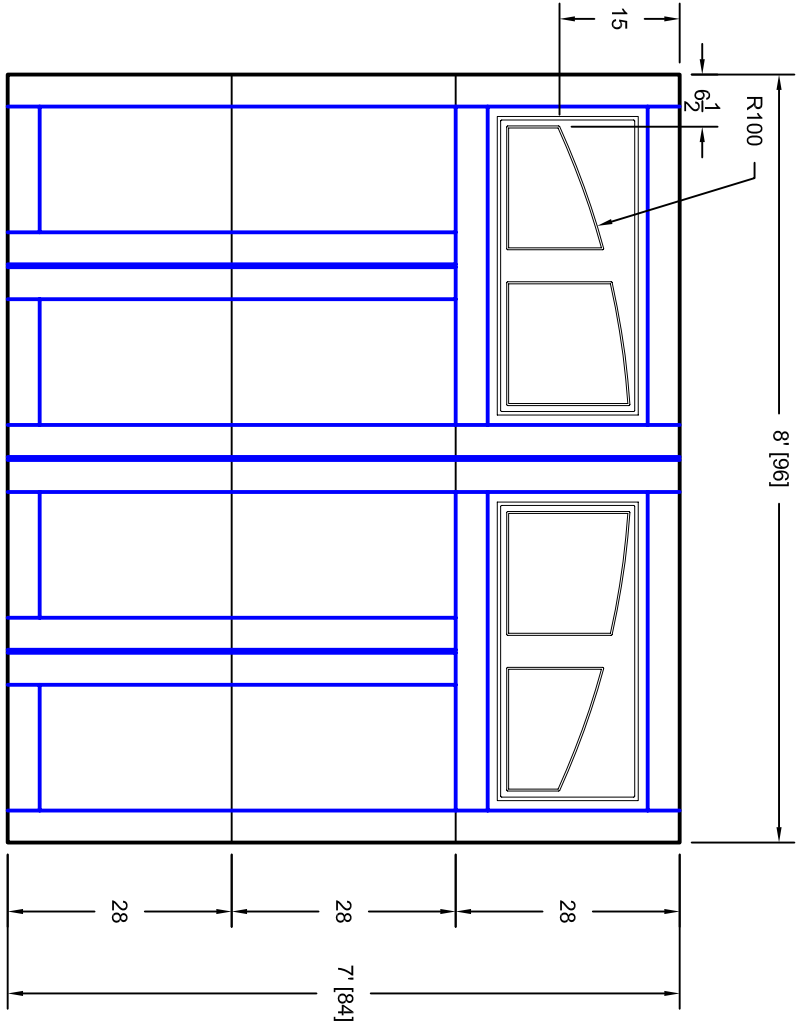

- Note:
1. Overlay board material: Steel.
 2. Arch material: Molded Polyurethane
 3. Overlay board width: 4 inches.
 4. Customer responsible to verify all field dimensions.

CUSTOMER APPROVAL REQUIRED FOR MANUFACTURING

X _____

DRAWN BY	E Gebhard 01-05-05	TITLE	Cascade w / Madison Arch Door		
CHECKED			Lites C10 8' X 7'		
DATE		SIZE	A		
APPD		SCALE	A		
DATE		WT. ACT.	7C087010		
APPD		SHEET	A		
DATE			Unless Otherwise Specified Dimensions are in Inches Tolerance on Fractions Decimals Angles +/- 1/16 X.X +/- .03 +/- 0.5 X.XX +/- .01 X.XXX +/- .005		
				7255 S. KYRENE SUITE #104 TEMPE, AZ 85283 480-705-6632 480-705-8497 fax www.firstudt.com	