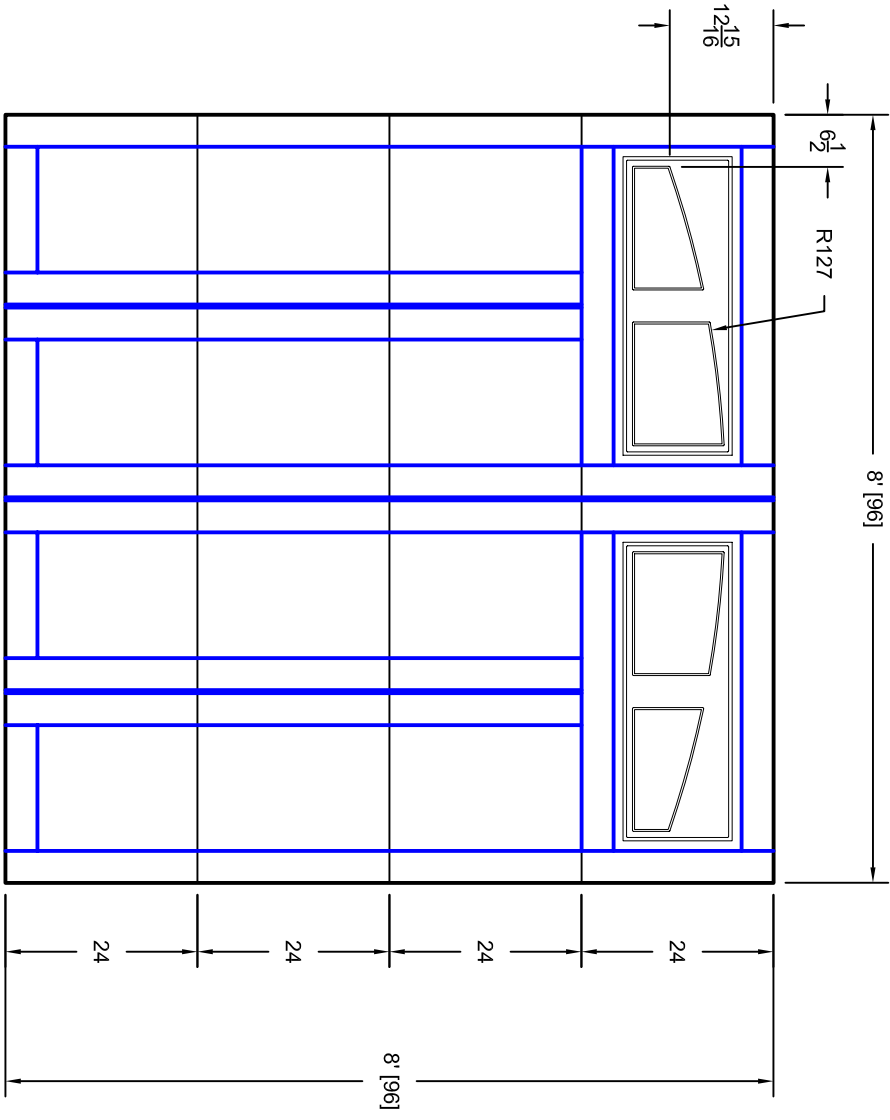

- Note:
1. Overlay board material: Steel.
 2. Arch material: Molded Polyurethane
 3. Overlay board width: 4 inches.
 4. Customer responsible to verify all field dimensions.

CUSTOMER APPROVAL REQUIRED FOR MANUFACTURING

X _____

DRAWN BY	E Gebhard 05-05-06
DATE	
CHECKED	
DATE	
APPD	
DATE	
APPD	
DATE	
APPD	
DATE	

TITLE		Cascade w / Madison Arch Door	
		Lites C10 8' X 8'	
SIZE	A	REV	A
SCALE		WT. ACT.	
		SHEET	
7C088010			