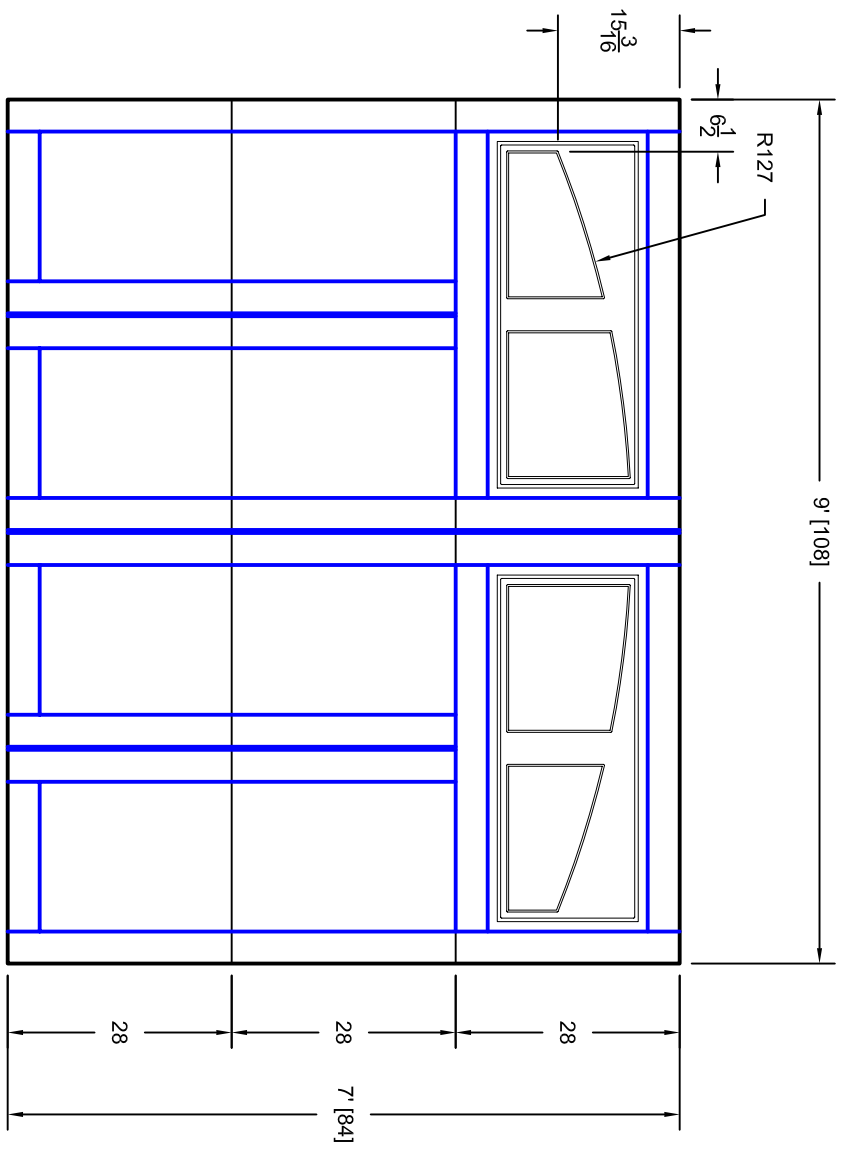

- Note:
1. Overlay board material: Steel.
  2. Arch material: Molded Polyurethane
  3. Overlay board width: 4 inches.
  4. Customer responsible to verify all field dimensions.

DRAWN BY	E Gebhard 01-05-05
CHECKED	
DATE	
APPD	
DATE	
APPD	
DATE	
APPD	
DATE	

TITLE	Cascade w / Madison Arch Door Lites C10 9' X 7'		
SIZE	A	REV	A
SCALE	WT. ACT.	SHEET	
	7C097010		

Unless Otherwise Specified  
Dimensions are in Inches

Tolerance on

Fractions	Decimals	Angles
+/- 1/16	XX +/- .03	+/- 0.5
	XXX +/- .01	
	XXXX +/- .005	