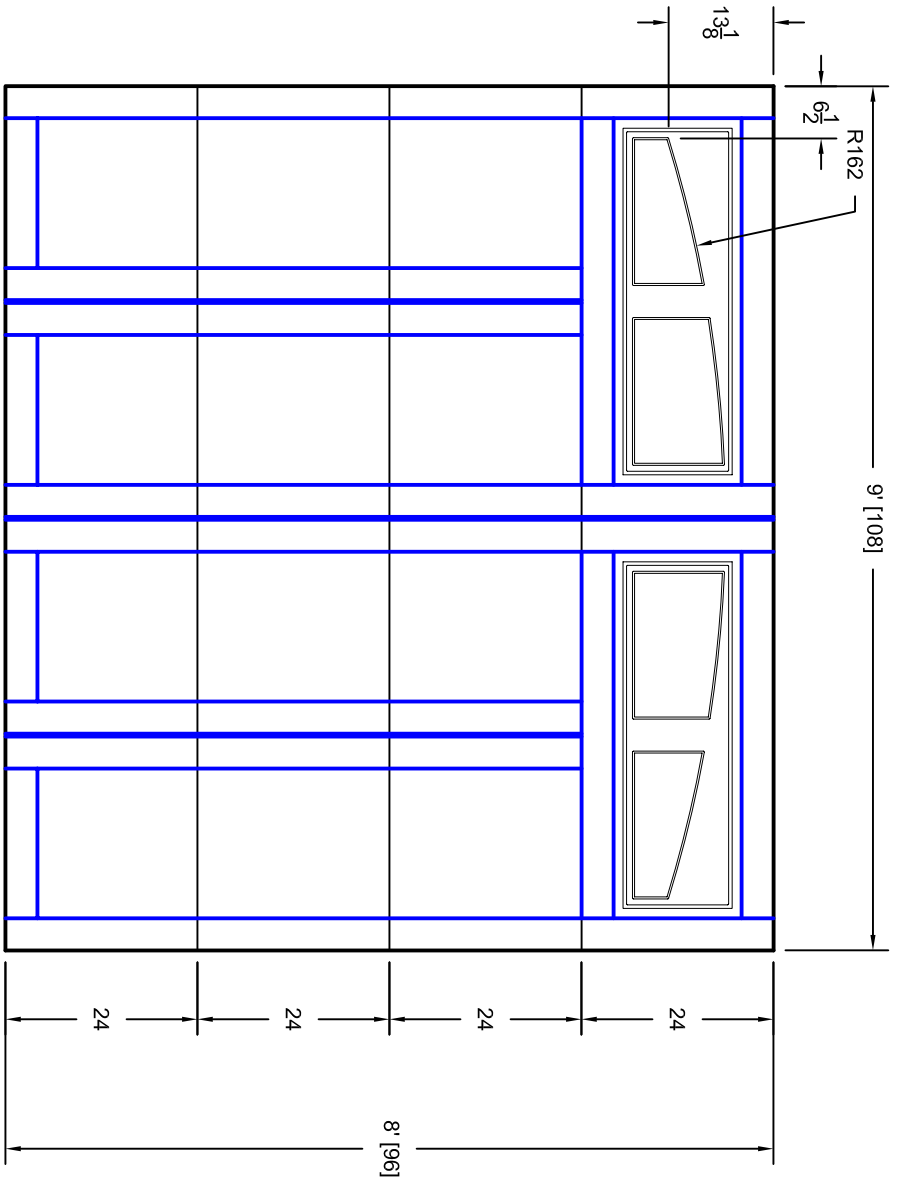

- Note:
1. Overlay board material: Steel.
 2. Arch material: Molded Polyurethane
 3. Overlay board width: 4 inches.
 4. Customer responsible to verify all field dimensions.

DRAWN BY	E Gebhard 05-05-06
CHECKED	
DATE	
APPD	
DATE	
APPD	
DATE	

TITLE	Cascade w / Madison Arch Door		
	Lites C10 9' X 8'		
SIZE	A	REV	A
SCALE		WT. ACT.	
	7C098010	SHEET	

Unless Otherwise Specified
Dimensions are in Inches

Tolerance on

Fractions	Decimals	Angles
+/- 1/16	XX +/- .03	+/- 0.5
	XXX +/- .01	
	XXXX +/- .005	