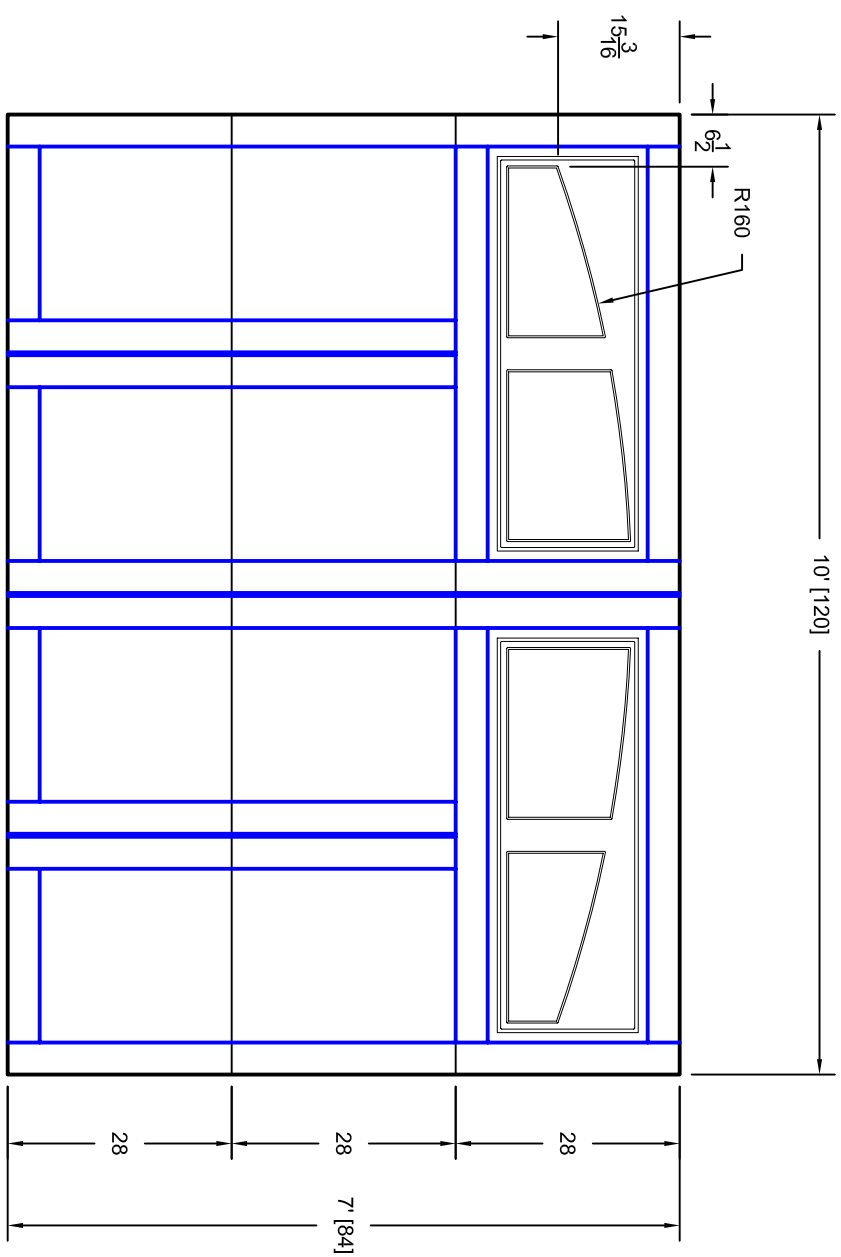

- Note:
1. Overlay board material: Steel.
 2. Arch material: Molded Polyurethane
 3. Overlay board width: 4 inches.
 4. Customer responsible to verify all field dimensions.

DRAWN BY E Gebhard 01-05-05

CHECKED DATE

DATE

DATE

DATE

DATE

TITLE Cascade w / Madison Arch Door
Lites C10 10' X 7'

SIZE A
SCALE WT. ACT. SHEET REV A

Unless Otherwise Specified
Dimensions are in Inches
Tolerance on Fractions Decimals Angles
+/- 1/16 XX +/- .03 +/- 0.5
X.XXX +/- .005