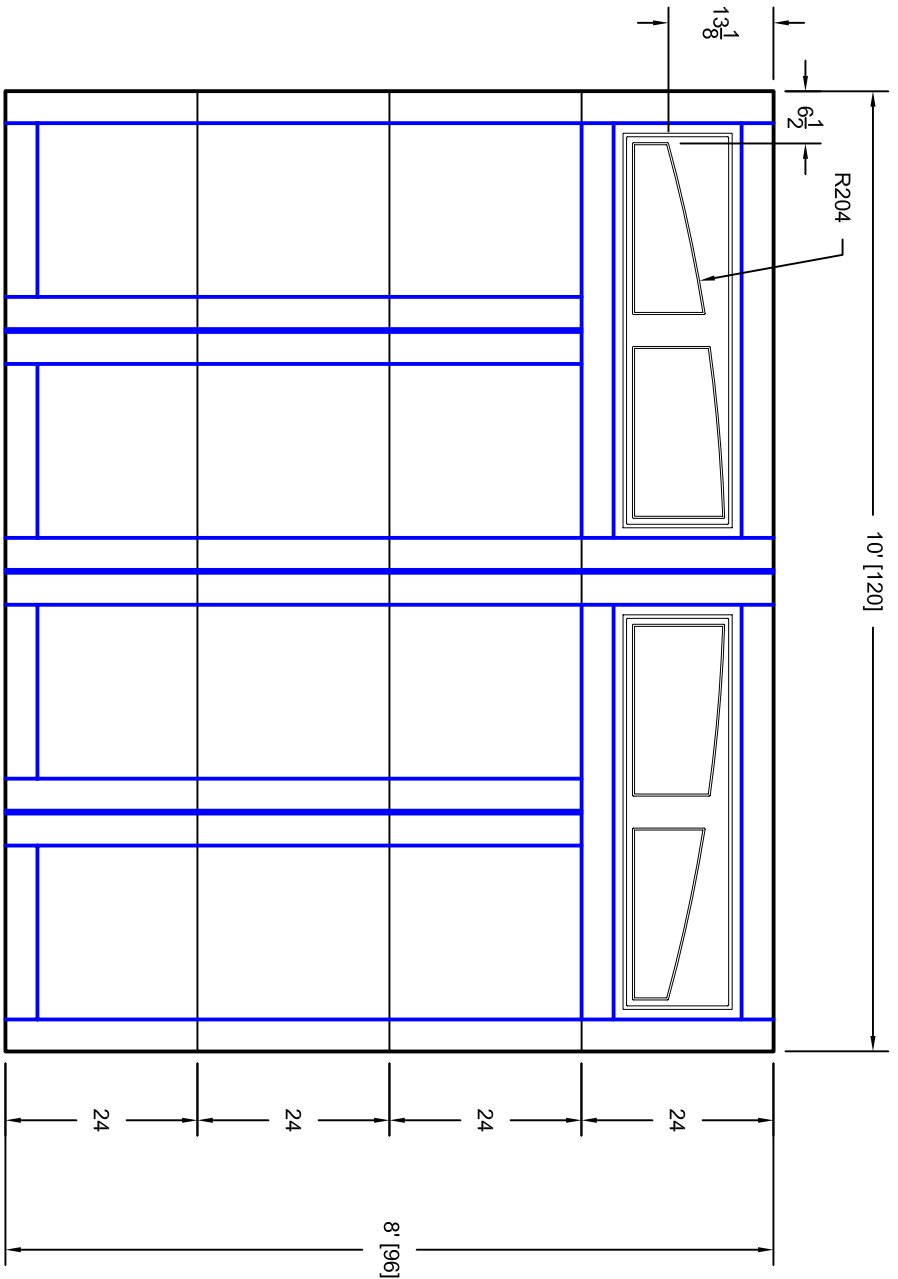

- Note:
1. Overlay board material: Steel.
 2. Arch material: Molded Polyurethane
 3. Overlay board width: 4 inches.
 4. Customer responsible to verify all field dimensions.

CUSTOMER APPROVAL REQUIRED FOR MANUFACTURING

X _____

DRAWN BY	E Gebhard 05-05-06	TITLE	Cascade w / Madison Arch Door	
CHECKED			Lites C10 10' X 8'	
DATE		SIZE	A	REV
DATE		SCALE	A	A
DATE		WT. ACT.		
DATE		SHEET		
DATE		Unless Otherwise Specified Dimensions are in Inches Tolerance on Fractions Decimals Angles +/- 1/16 XX +/- .03 +/- 0.5 X.XX +/- .01 X.XXX +/- .005		
7255 S. KYRENE SUITE #104 TEMPE, AZ 85283 480-705-6632 480-705-8497 fax www.firstudt.com				