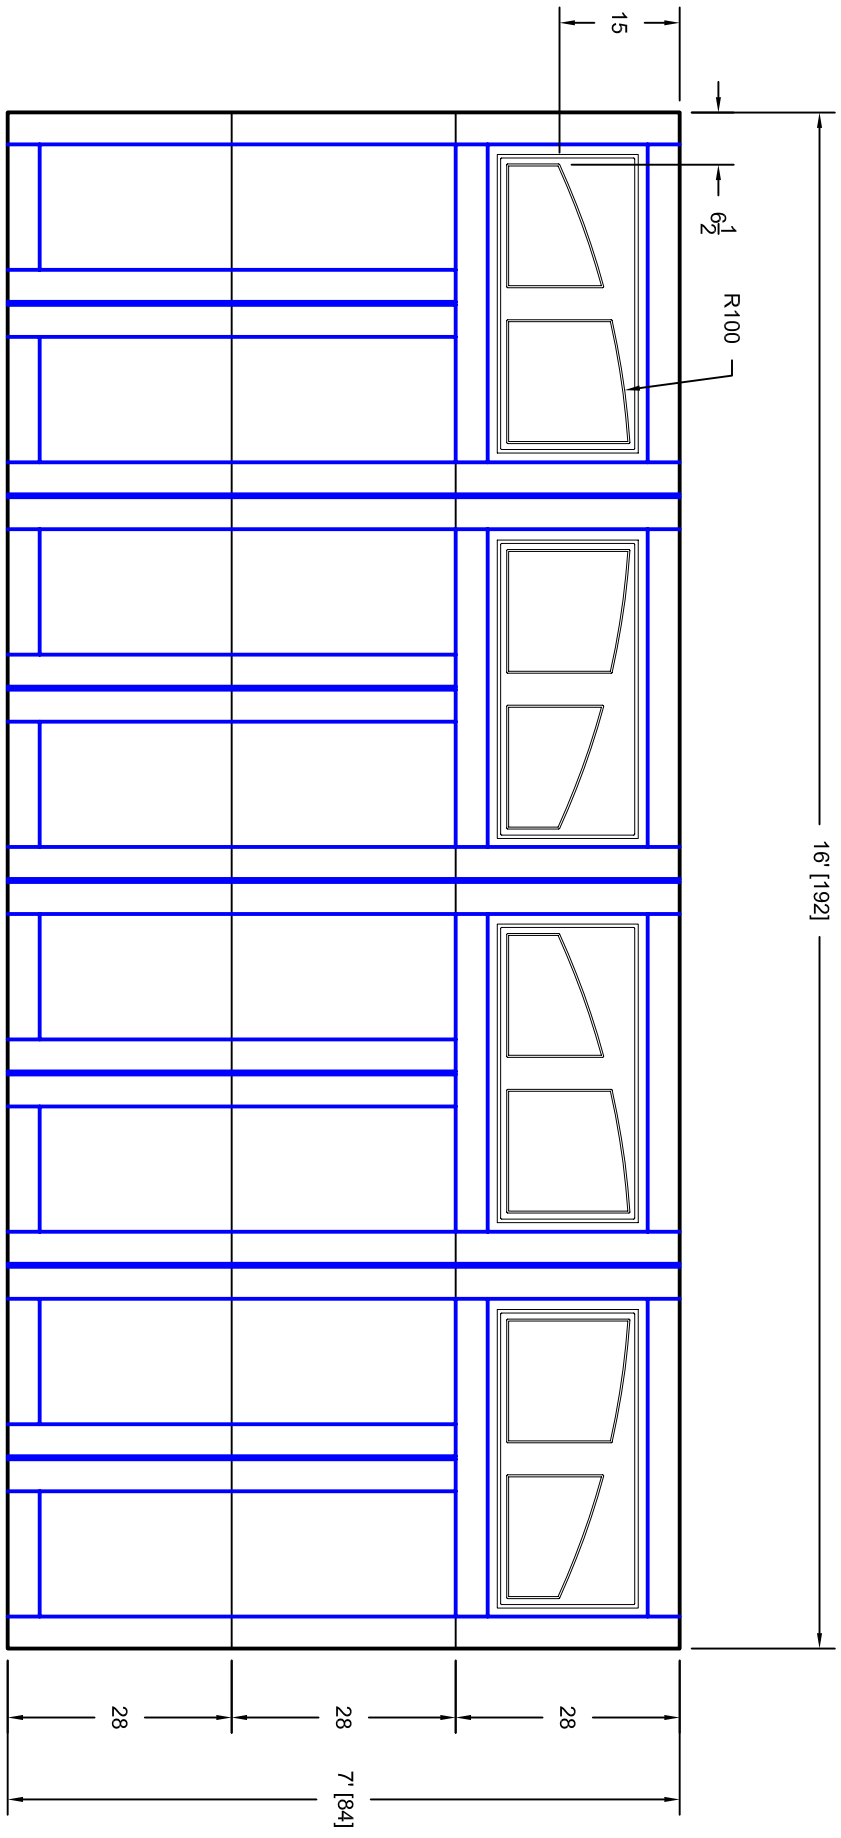

- Note:
1. Overlay board material: Steel.
 2. Arch material: Molded Polyurethane
 3. Overlay board width: 4 inches.
 4. Customer responsible to verify all field dimensions.

CUSTOMER APPROVAL REQUIRED FOR MANUFACTURING

X _____

DRAWN BY	E Gebhard 01-05-05	TITLE	Cascade w / Madison arch Door Lites		
DATE CHECKED			C10 16' X 7'		
DATE		SIZE	A		
APPD		SCALE	A		
DATE		WT. ACT.	7C167010		
APPD		SHEET	A		
DATE			Unless Otherwise Specified Dimensions are in Inches Tolerance on Fractions Decimals Angles +/- 1/16 XX +/- .03 +/- 0.5 XXXX +/- .01		
		7255 S. KYRENE SUITE #104 TEMPE, AZ 85283 480-705-6632 480-705-8497 fax www.firststud.com			