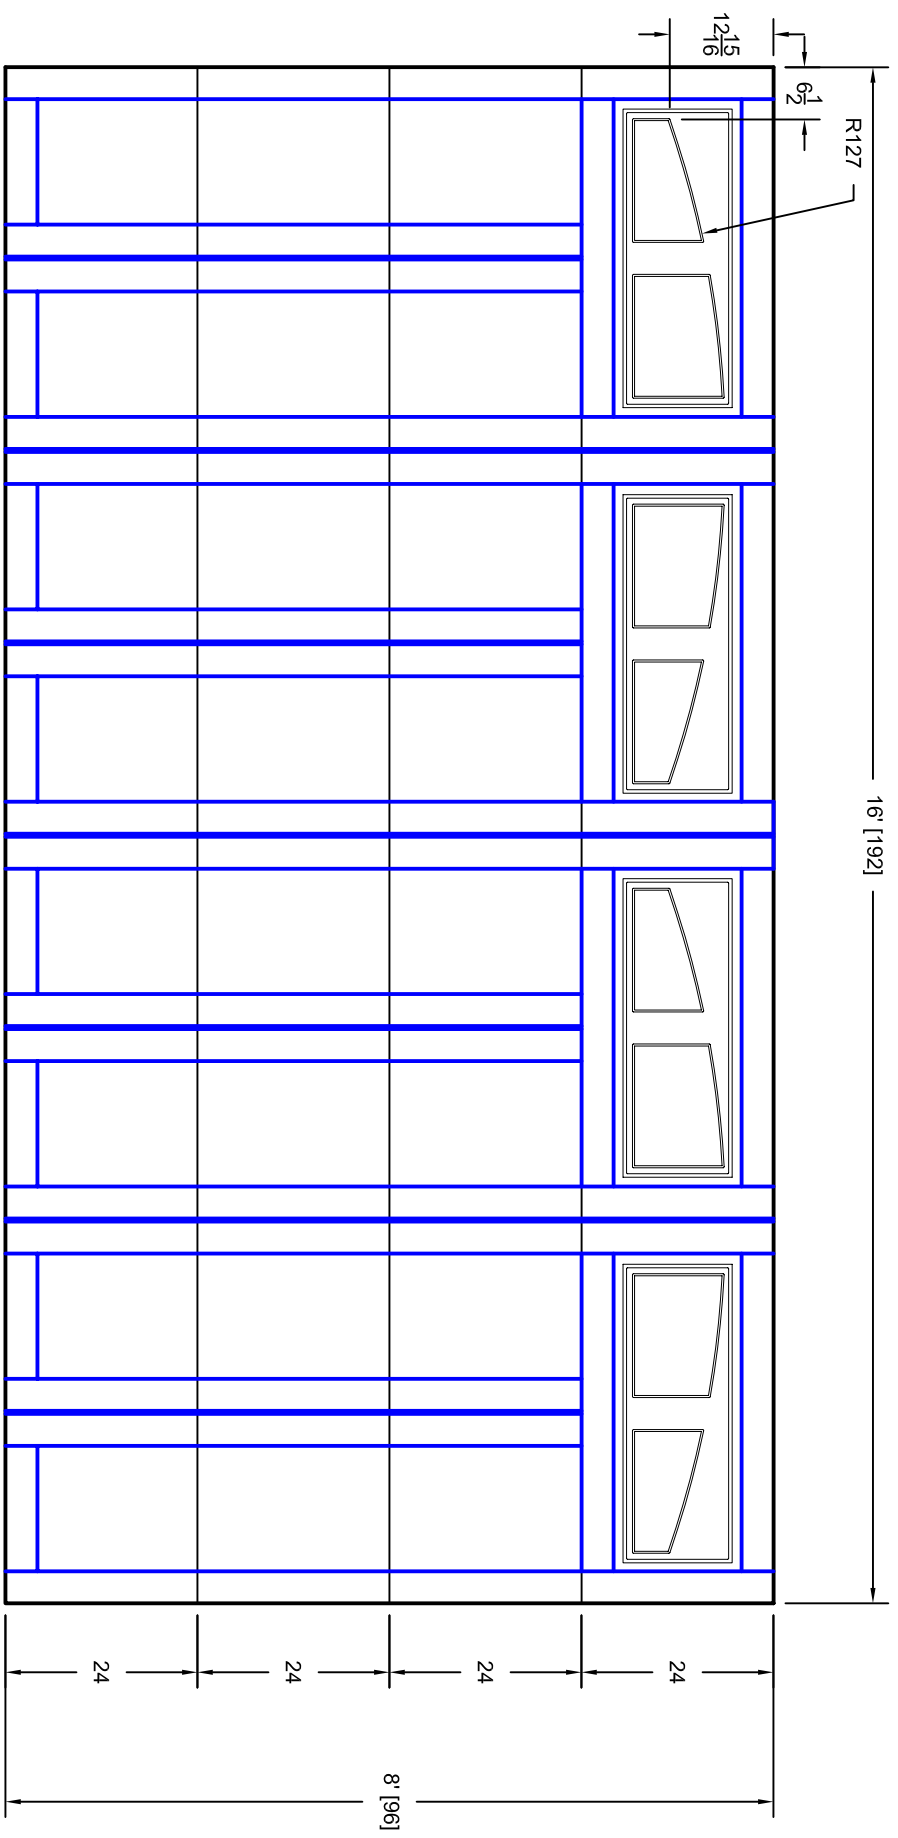

- Note:
1. Overlay board material: Steel.
  2. Arch material: Molded Polyurethane
  3. Overlay board width: 4 inches.
  4. Customer responsible to verify all field dimensions.

CUSTOMER APPROVAL REQUIRED FOR MANUFACTURING

X \_\_\_\_\_

DRAWN BY	E Gebhard 05-05-06	TITLE	Cascade w / Madison Arch Door		
CHECKED			Lites C10 16' X 8'		
DATE		SIZE	A	REV	A
APPD		SCALE	A	WT. ACT.	SHEET
DATE					
APPD					
DATE					

Unless Otherwise Specified Dimensions are in Inches		
Fractions	Decimals	Angles
+/- 1/16	XX +/- .03	+/- 0.5
	XXX +/- .01	
	XXXX +/- .005	