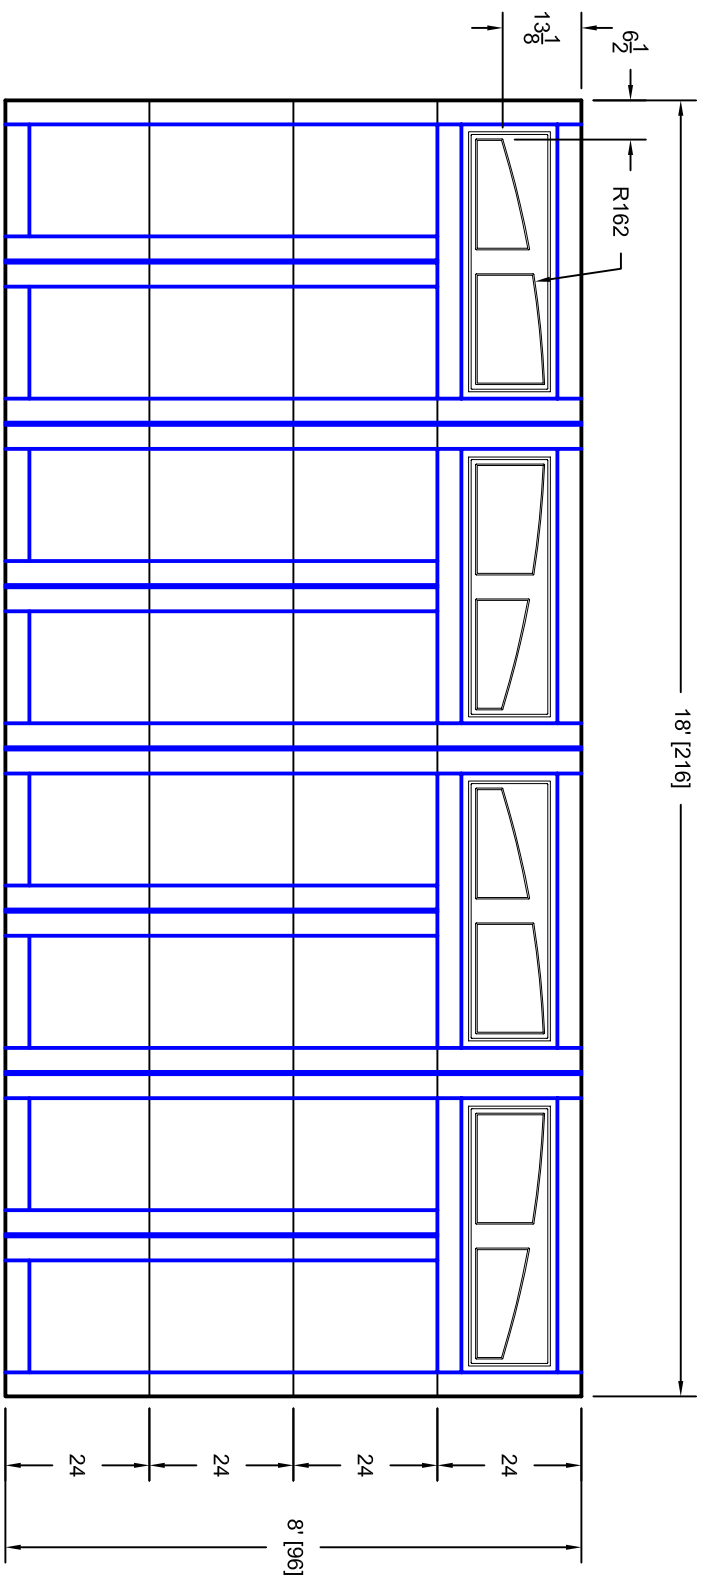

- Note:
1. Overlay board material: Steel.
 2. Arch material: Molded Polyurethane
 3. Overlay board width: 4 inches.
 4. Customer responsible to verify all field dimensions.

CUSTOMER APPROVAL REQUIRED FOR
MANUFACTURING

X _____

DRAWN BY	E Gebhard 01-05-05	TITLE	Cascade w / Madison Arch Door		
DATE			Lites C10 18' X 8'		
CHECKED			SIZE	REV	
DATE			A	A	
APPD			7C188010		
DATE			SCALE	WT. ACT.	SHEET
APPD					
DATE			Unless Otherwise Specified Dimensions are in Inches Tolerance on Fractions Decimals Angles +/- 1/16 XX +/- .03 +/- 0.5 X.XX +/- .01 X.XXX +/- .005		
			7255 S. KYRENE SUITE #104 TEMPE, AZ 85283 480-705-6632 480-705-8497 fax www.firststudt.com		