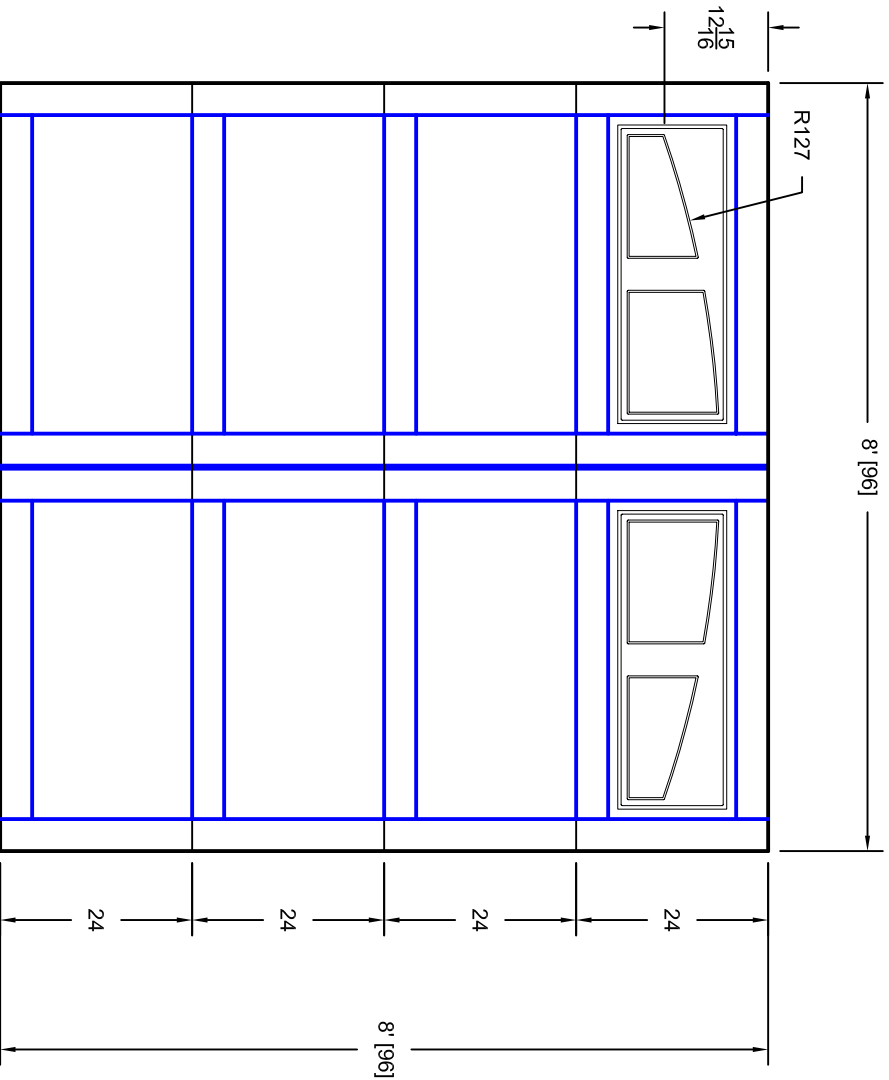

- Note:
1. Overlay board material: Steel.
  2. Arch material: Molded Polyurethane
  3. Overlay board width: 4 inches.
  4. Customer responsible to verify all field dimensions.

DRAWN BY	E Gebhard 04-04-06
CHECKED	
DATE	
APPD	
DATE	
APPD	
DATE	

TITLE	Essex w / Madison Arch Door Lites		
SIZE	E10 8' X 8'		
SCALE	A	WT. ACT.	SHEET
REV	7E088010		A

Unless Otherwise Specified  
Dimensions are in Inches

Fractions	Decimals	Angles
+/- 1/16	XX +/- .03	+/- 0.5
	XXX +/- .01	
	XXXX +/- .005	