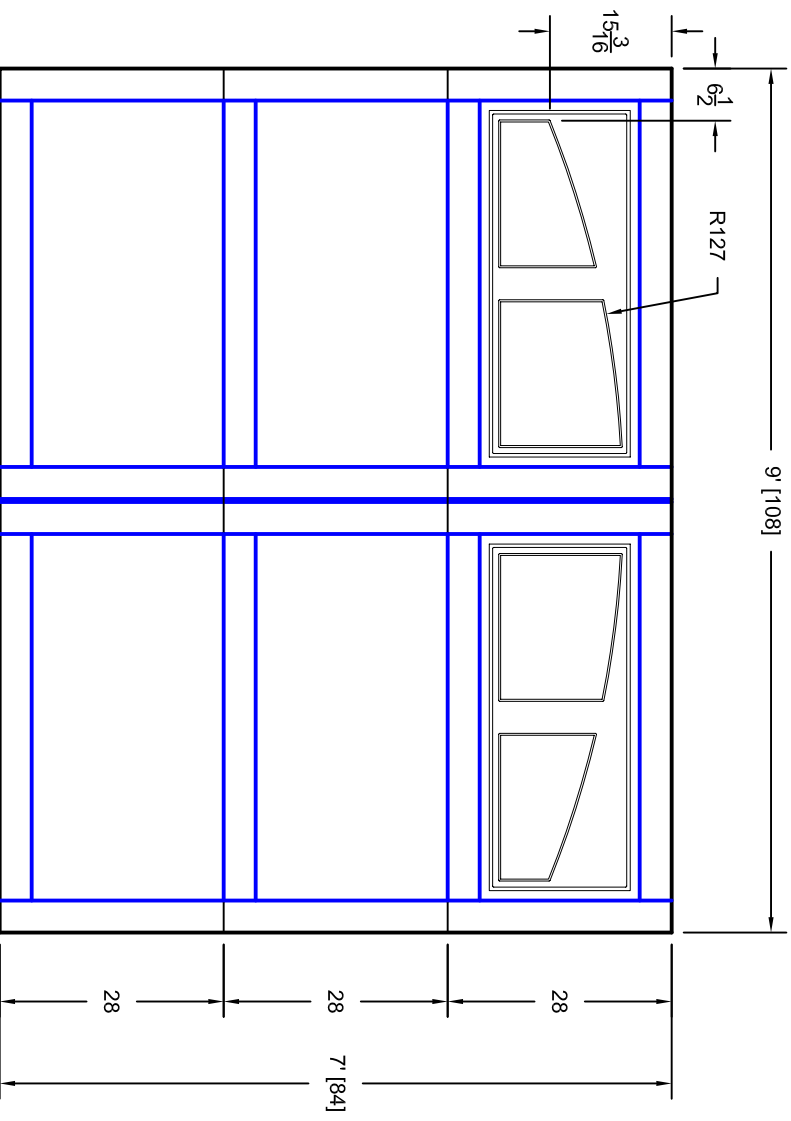

- Note:
1. Overlay board material: Steel.
 2. Arch material: Molded Polyurethane
 3. Overlay board width: 4 inches.
 4. Customer responsible to verify all field dimensions.

DRAWN BY	E Gebhard 01-05-05
DATE	
CHECKED	
DATE	
APPD	
DATE	
APPD	
DATE	
APPD	
DATE	

TITLE	Essex w / Madison Arch Door Lites		
	E10 9' X 7'		
SIZE	A	REV	A
SCALE		WT. ACT.	
		SHEET	
	7E097010		

Unless Otherwise Specified
Dimensions are in Inches

Tolerance on

Fractions	Decimals	Angles
+/- 1/16	XX +/- .03	+/- 0.5
	XXX +/- .01	
	XXXX +/- .005	