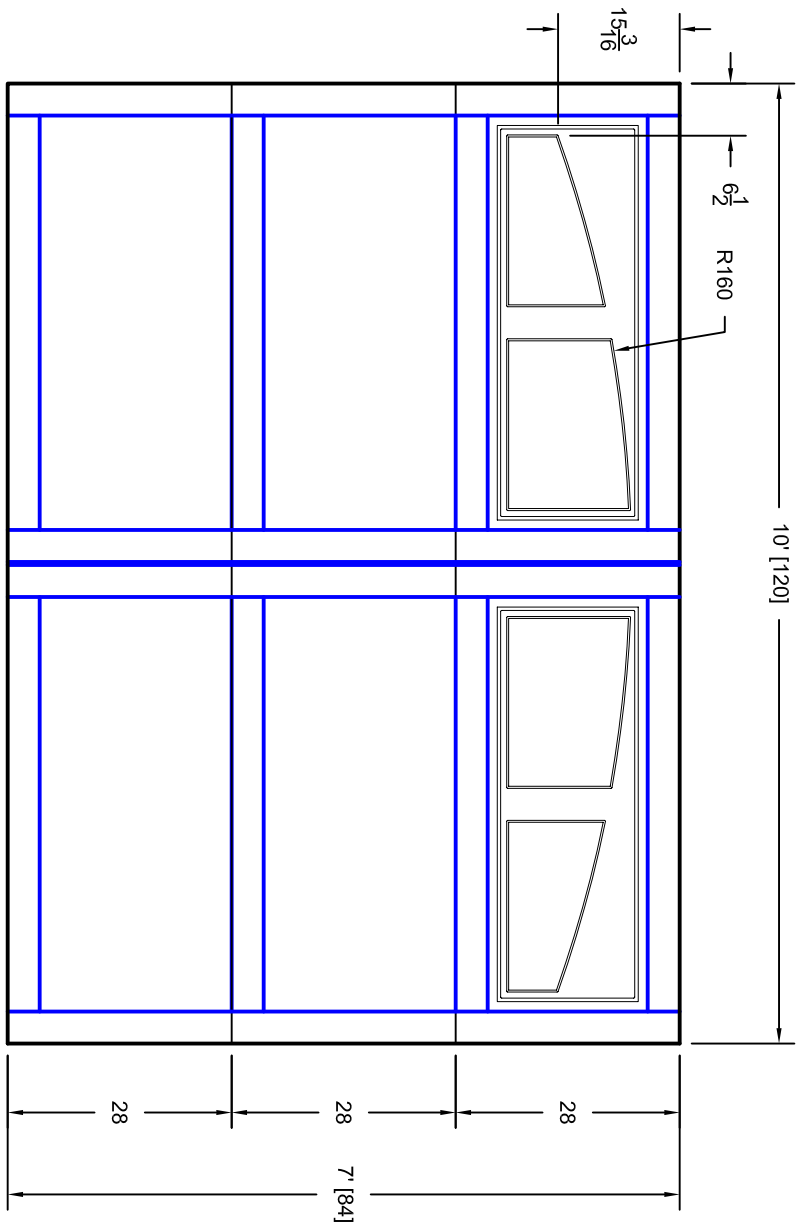

- Note:
1. Overlay board material: Steel.
  2. Arch material: Molded Polyurethane
  3. Overlay board width: 4 inches.
  4. Customer responsible to verify all field dimensions.

CUSTOMER APPROVAL REQUIRED FOR MANUFACTURING

X \_\_\_\_\_

DRAWN BY	E Gebhard 01-05-05	TITLE	Essex w / Madison Arch Door Lites	
CHECKED			E10 10' X 7'	
DATE		SIZE	A	REV
APPD		SCALE	WT. ACT.	SHEET
DATE				
APPD				
DATE				
APPD				
DATE				

Unless Otherwise Specified  
Dimensions are in Inches