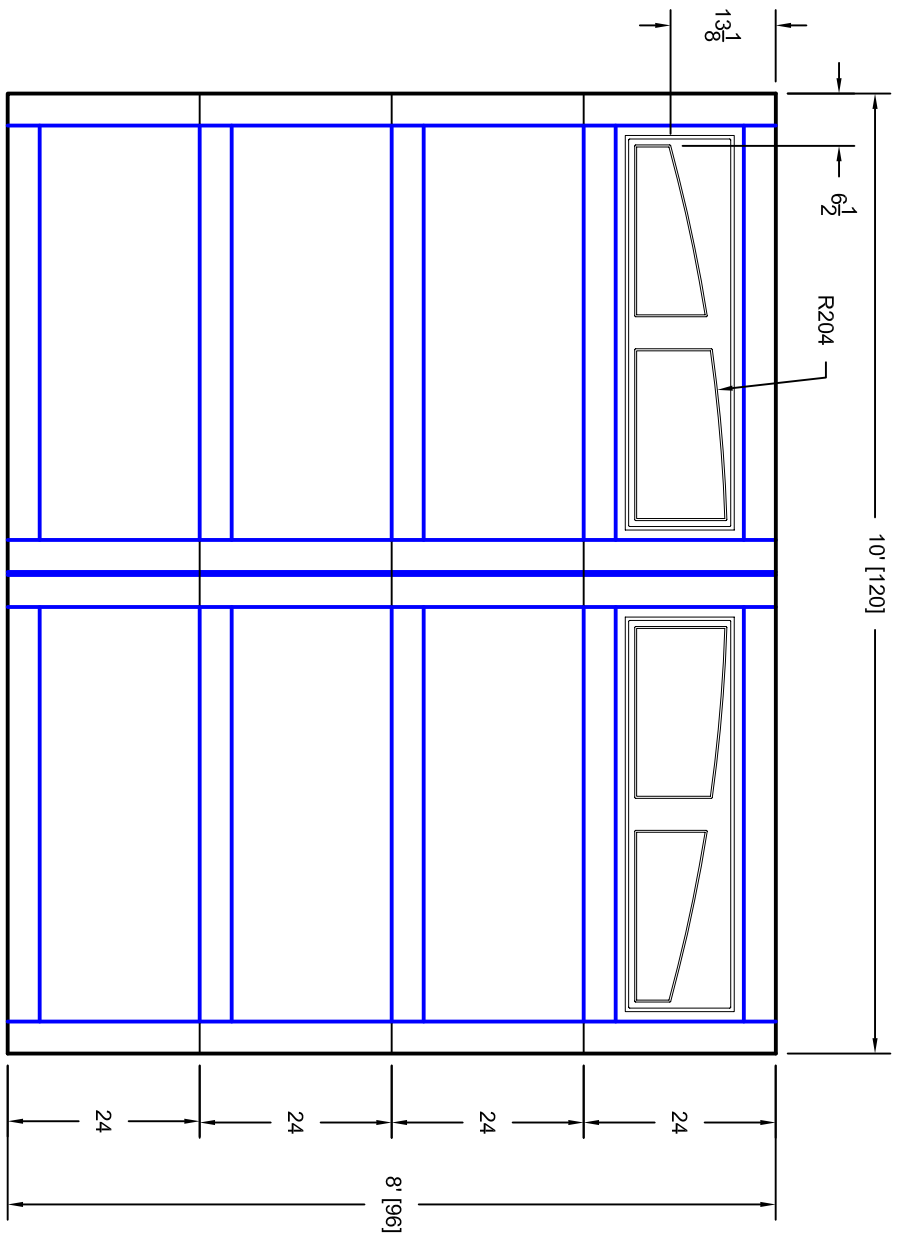

- Note:
1. Overlay board material: Steel.
 2. Arch material: Molded Polyurethane
 3. Overlay board width: 4 inches.
 4. Customer responsible to verify all field dimensions.

CUSTOMER APPROVAL REQUIRED FOR
MANUFACTURING

X _____

DRAWN BY	E Gebhard 01-05-05
DATE	
CHECKED	
DATE	
APPD	
DATE	
APPD	
DATE	
APPD	
DATE	

TITLE	Essex w / Madison Arch Door Lites		
	E10 10' X 8'		
SIZE	A	REV	A
SCALE		WT. ACT.	
		SHEET	
	7E108010		

Unless Otherwise Specified
Dimensions are in Inches