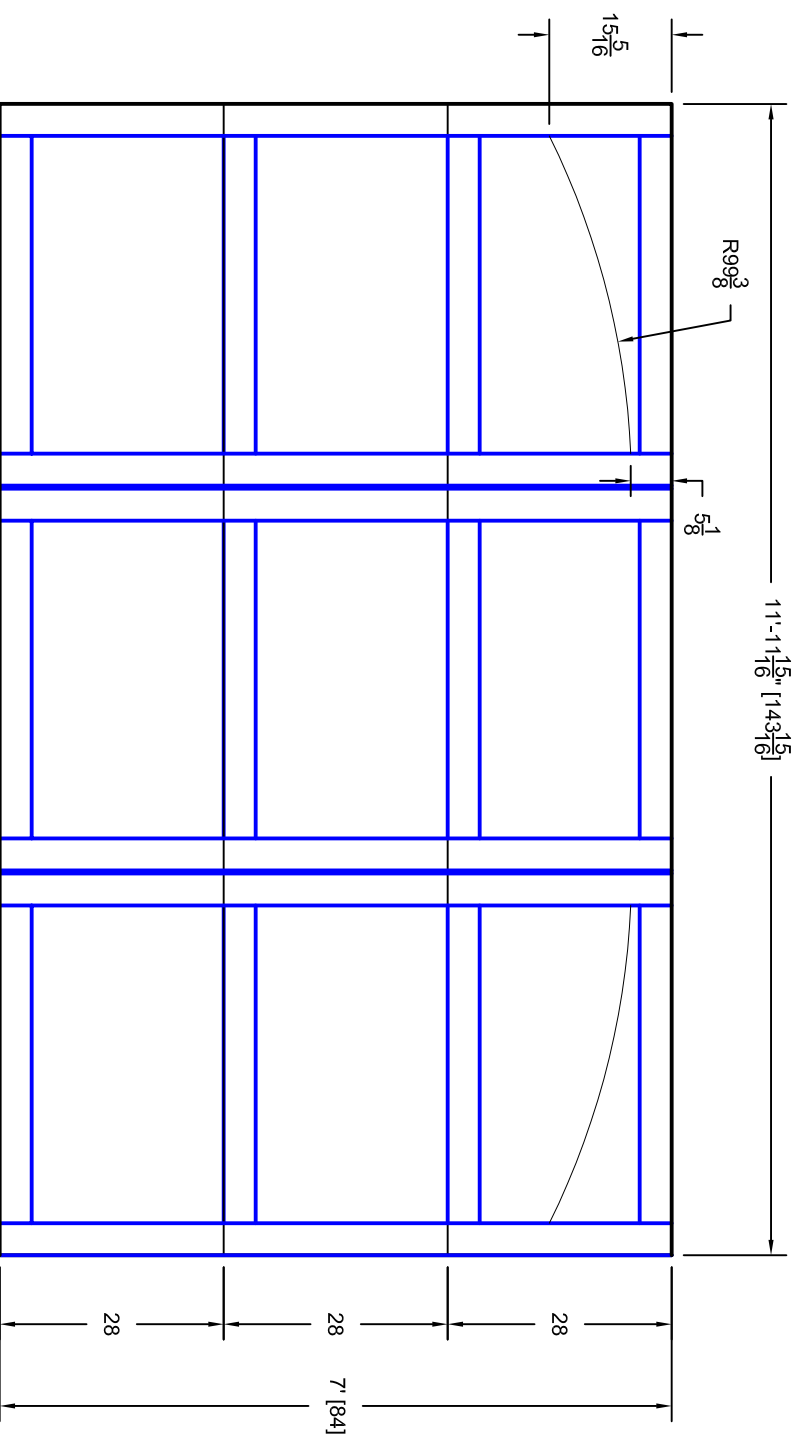

- Note:
1. Overlay board material: Steel.
  2. Arch material: Molded Polyurethane
  3. Overlay board width: 4 inches.
  4. Customer responsible to verify all field dimensions.

CUSTOMER APPROVAL REQUIRED FOR MANUFACTURING

X \_\_\_\_\_

DRAWN BY	E Gebhard 01-05-05	TITLE	Essex w / Large Solid Arch Top		
CHECKED			E11 12' X 7'		
DATE		SIZE	7E127011		
APPD		SCALE	A		
DATE		WT. ACT.	SHEET		
APPD		REV	A		
DATE		Unless Otherwise Specified Dimensions are in Inches Tolerance on Fractions Decimals Angles +/- 1/16 XX +/- .03 +/- 0.5 X.XX +/- .01 X.XXX +/- .005			
DATE		 <b>JST</b> UNITED DOOR TECHNOLOGIES 7255 S. KYRENE SUITE #104 TEMPE, AZ 85283 480-705-6632 480-705-8497 fax www.firstudt.com			