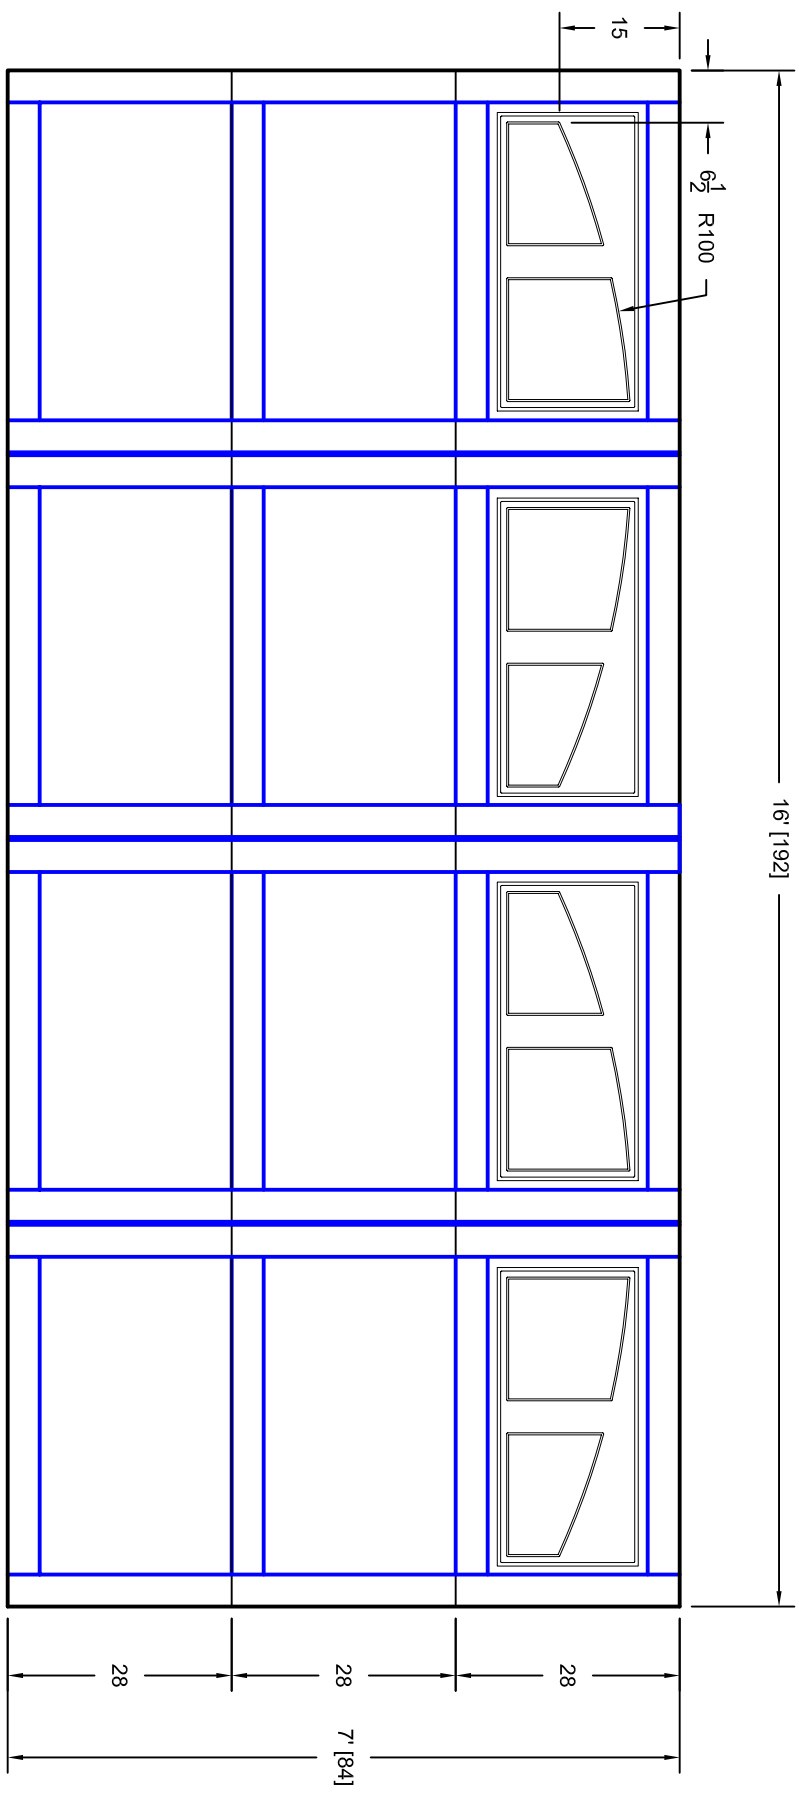

- Note:
1. Overlay board material: Steel.
 2. Arch material: Molded Polyurethane
 3. Overlay board width: 4 inches.
 4. Customer responsible to verify all field dimensions.

CUSTOMER APPROVAL REQUIRED FOR MANUFACTURING

X _____

DRAWN BY	E Gebhard 01-05-05	TITLE	Essex w / Madison Arch Door Lites		
CHECKED			E10 16' X 7'		
DATE		SIZE	A		
APPD		SCALE	WT. ACT. SHEET		
DATE		REV	A		
APPD		WT. ACT.	7E167010		
DATE		SHEET			
APPD					
DATE					