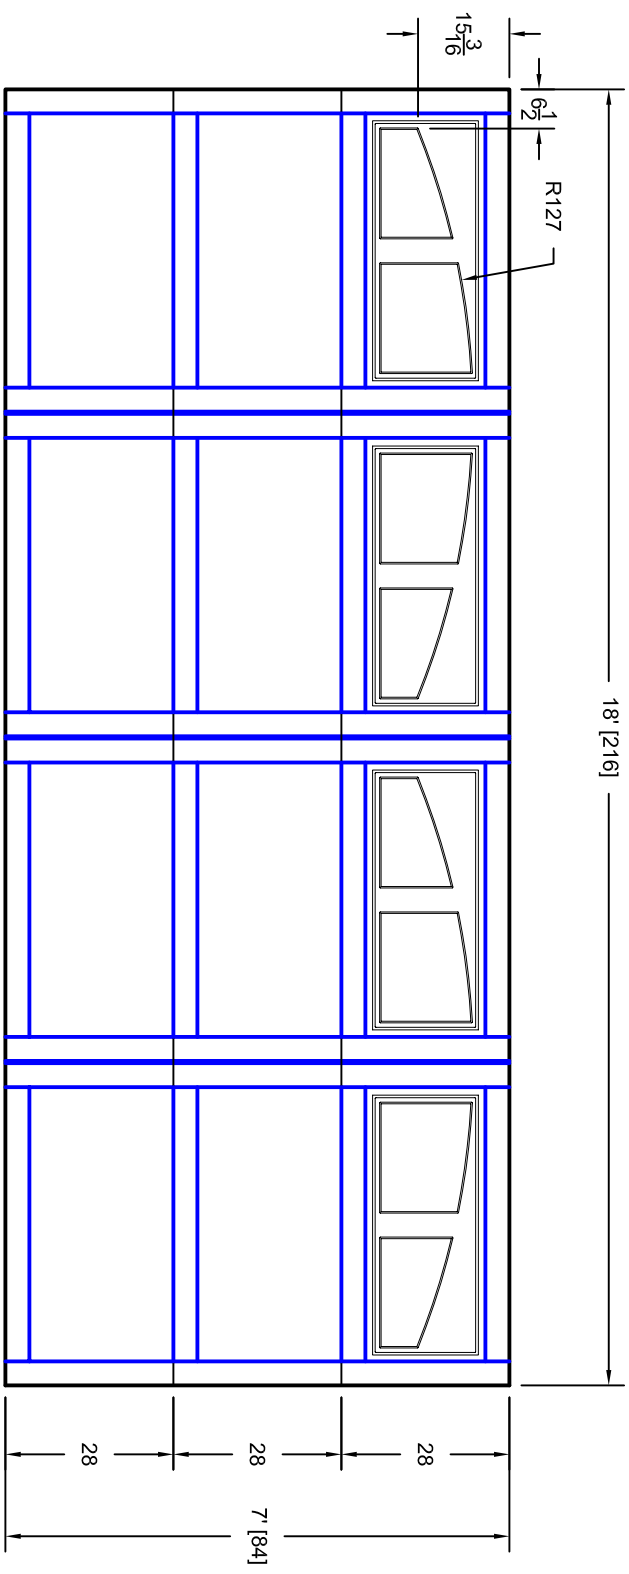

- Note:
1. Overlay board material: Steel.
  2. Arch material: Molded Polyurethane
  3. Overlay board width: 4 inches.
  4. Customer responsible to verify all field dimensions.

CUSTOMER APPROVAL REQUIRED FOR  
MANUFACTURING

X \_\_\_\_\_

DRAWN BY	E Gebhard 01-05-05	TITLE	Essex w / Madison Arch Door Lites		
CHECKED			E10 18' X 7'		
DATE		SIZE	A	REV	A
APPD		SCALE		WT. ACT.	
DATE			7E187010	SHEET	
APPD					
DATE					
APPD					
DATE					

Unless Otherwise Specified  
Dimensions are in Inches

Tolerance on

Fractions	Decimals	Angles
+/- 1/16	XX +/- .03	+/- 0.5
	XXX +/- .01	
	XXXX +/- .005	

7255 S. KYRENE  
SUITE #104  
TEMPE, AZ 85283  
480-705-6632  
480-705-8497 fax  
www.firstudt.com