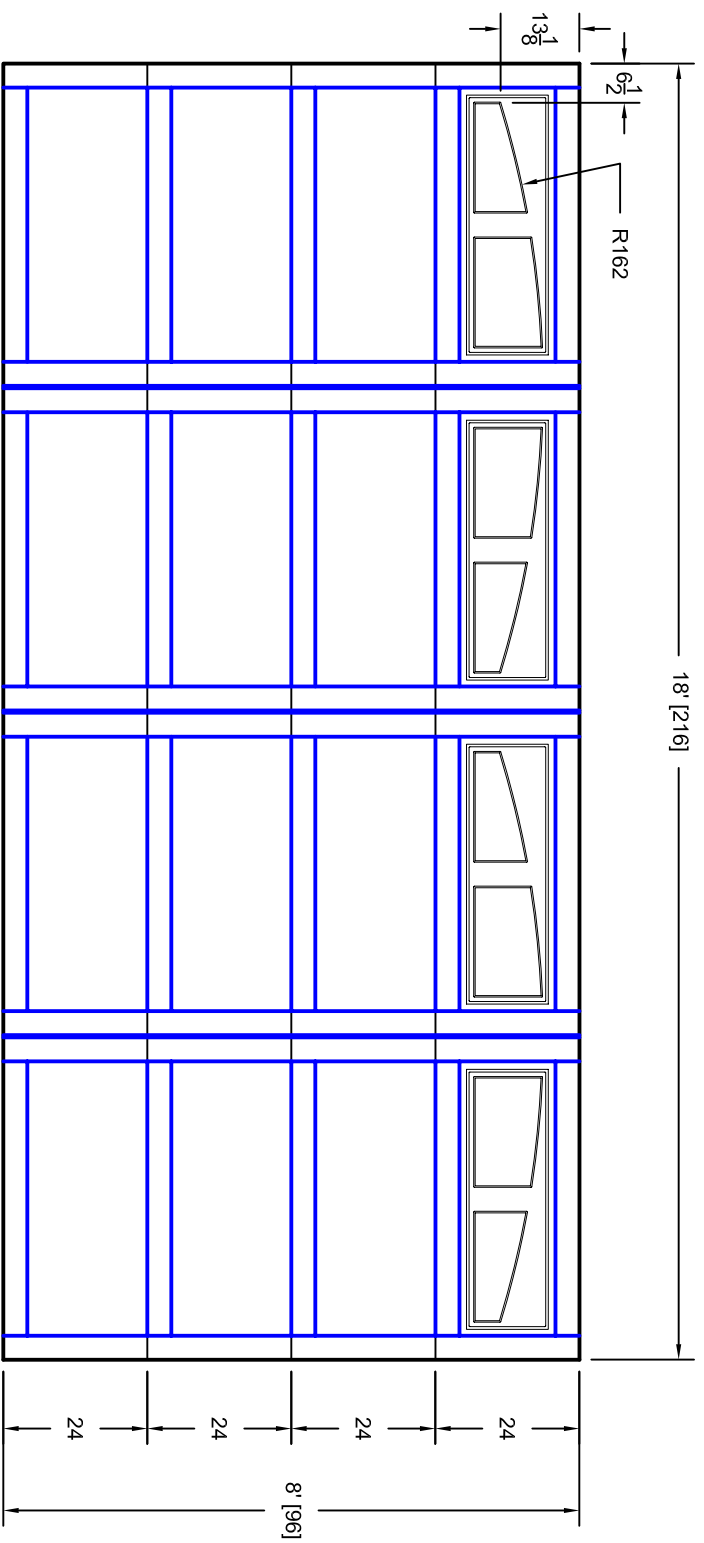

- Note:
1. Overlay board material: Steel.
 2. Arch material: Molded Polyurethane
 3. Overlay board width: 4 inches.
 4. Customer responsible to verify all field dimensions.

DRAWN BY	E Gebhard 03-16-05
CHECKED	
DATE	
APPD	
DATE	
APPD	
DATE	
APPD	
DATE	

TITLE	Essex w / Madison Arch Door Lites		
	E10 18' X 8'		
SIZE	A	REV	A
SCALE		WT. ACT.	
		SHEET	
	7E098010		

Unless Otherwise Specified
Dimensions are in Inches

Tolerance on

Fractions	Decimals	Angles
+/- 1/16	XX +/- .03	+/- 0.5
	XXX +/- .01	
	XXXX +/- .005	