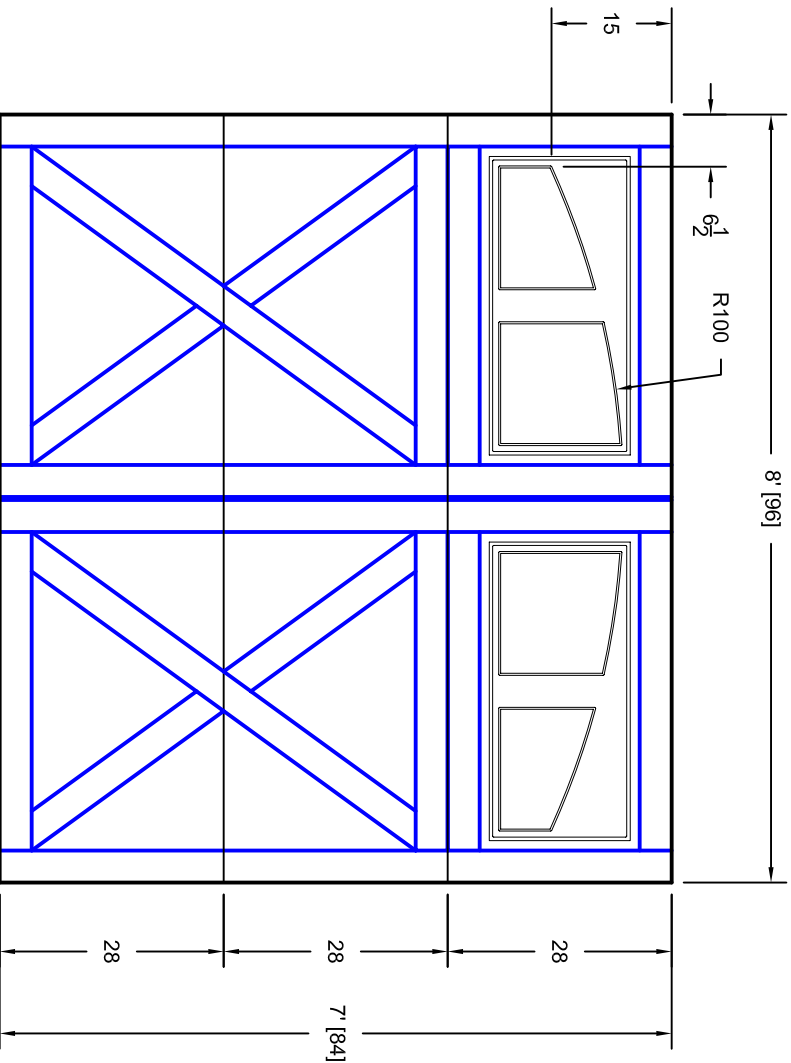

- Note:
1. Overlay board material: Steel.
 2. Arch material: Molded Polyurethane
 3. Overlay board width: 4 inches.
 4. Customer responsible to verify all field dimensions.

DRAWN BY	E Gebhard 12-14-05
DATE	
CHECKED	
DATE	
APPD	
DATE	
APPD	
DATE	
APPD	
DATE	

TITLE	Ranchero w / Madison Arch Door		
	Lites R10 8' X 7'		
SIZE	A	REV	A
SCALE		WT. ACT.	SHEET
	7R087010		

Unless Otherwise Specified
Dimensions are in Inches

Tolerance on

Fractions	Decimals	Angles
+/- 1/16	XX +/- .03	+/- 0.5
	XXX +/- .01	
	XXXX +/- .005	