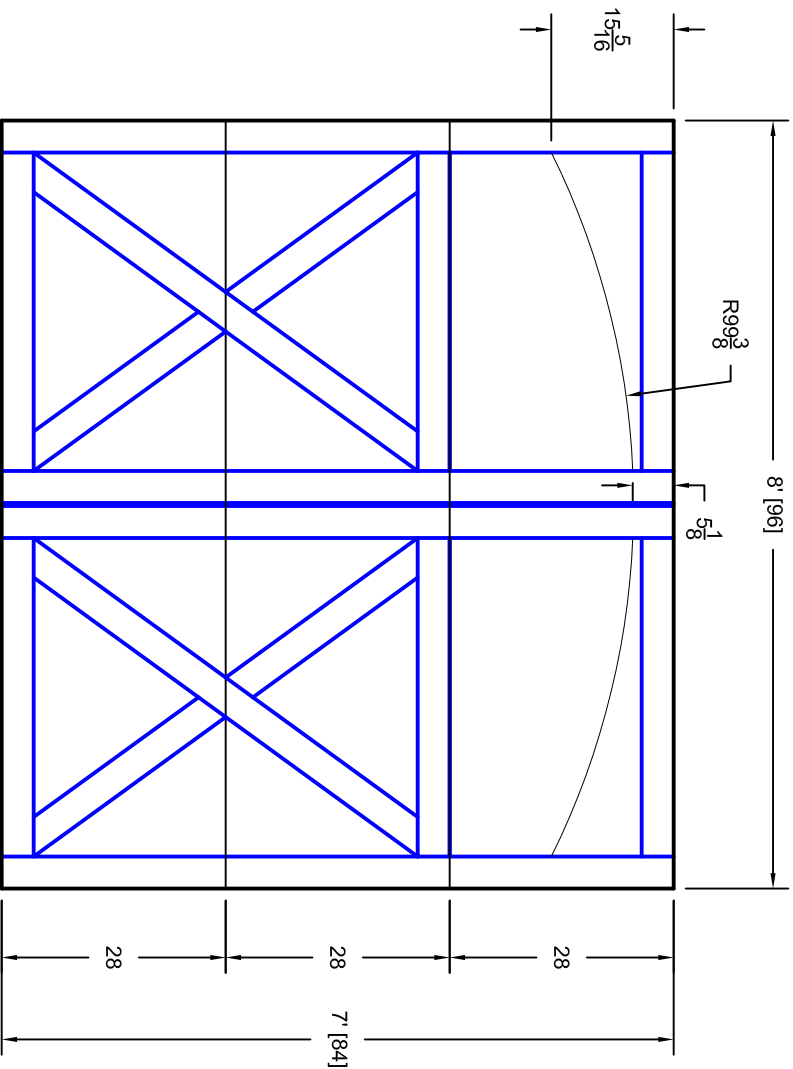

- Note:
1. Overlay board material: Steel.
 2. Arch material: Molded Polyurethane
 3. Overlay board width: 4 inches.
 4. Customer responsible to verify all field dimensions.

DRAWN BY	E Gebhard 12-14-05
DATE	
CHECKED	
DATE	
APPD	
DATE	
APPD	
DATE	
APPD	
DATE	

TITLE	Ranchero w / Large Solid Arch Top		
	R11 8' X 7'		
SIZE	A	REV	A
SCALE		WT. ACT.	SHEET
	7R087011		

Unless Otherwise Specified
Dimensions are in Inches

Tolerance on

Fractions	Decimals	Angles
+/- 1/16	XX +/- .03	+/- 0.5
	XXX +/- .01	
	XXXX +/- .005	