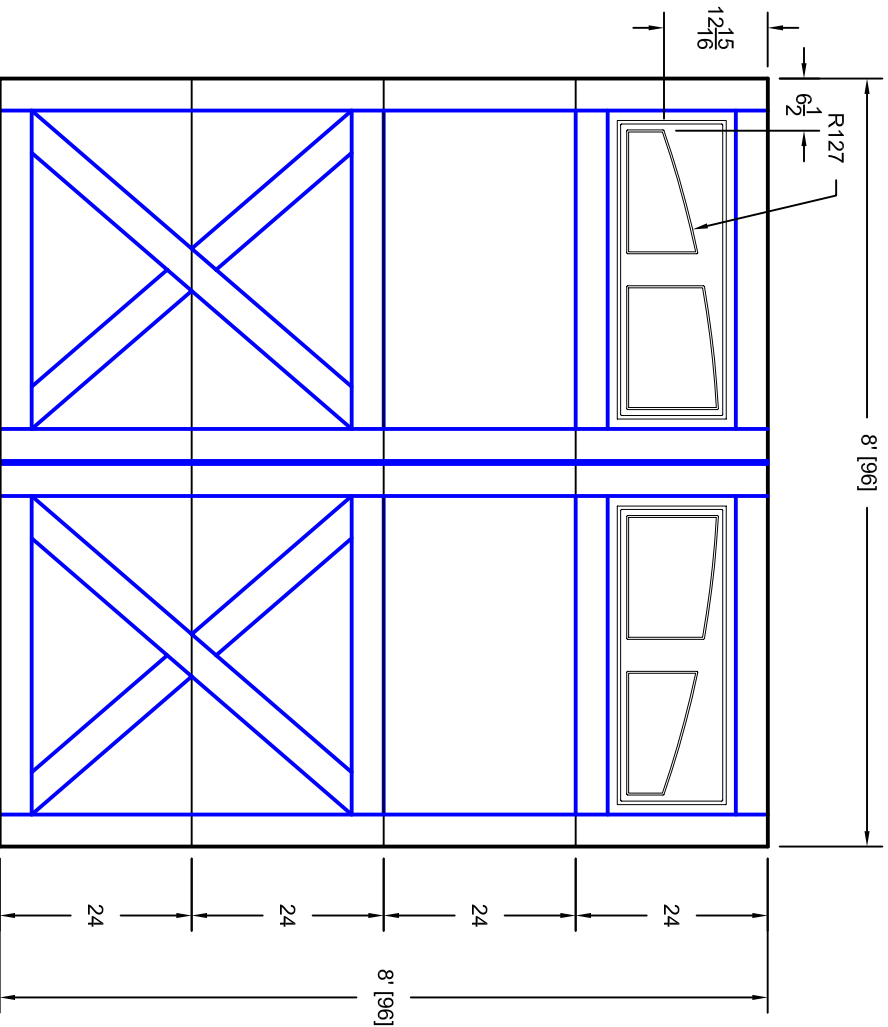

- Note:
1. Overlay board material: Steel.
 2. Arch material: Molded Polyurethane
 3. Overlay board width: 4 inches.
 4. Customer responsible to verify all field dimensions.

DRAWN BY	E Gebhard 12-14-05
CHECKED	
DATE	
APPD	
DATE	
APPD	
DATE	
APPD	
DATE	

TITLE	Ranchero w / Madison Arch Door		
	Lites R10 8' X 8'		
SIZE	A	REV	A
SCALE		WT. ACT.	SHEET
	7R088010		

Unless Otherwise Specified
Dimensions are in Inches

Tolerance on

Fractions	Decimals	Angles
+/- 1/16	XX +/- .03	+/- 0.5
	XXX +/- .01	
	XXXX +/- .005	