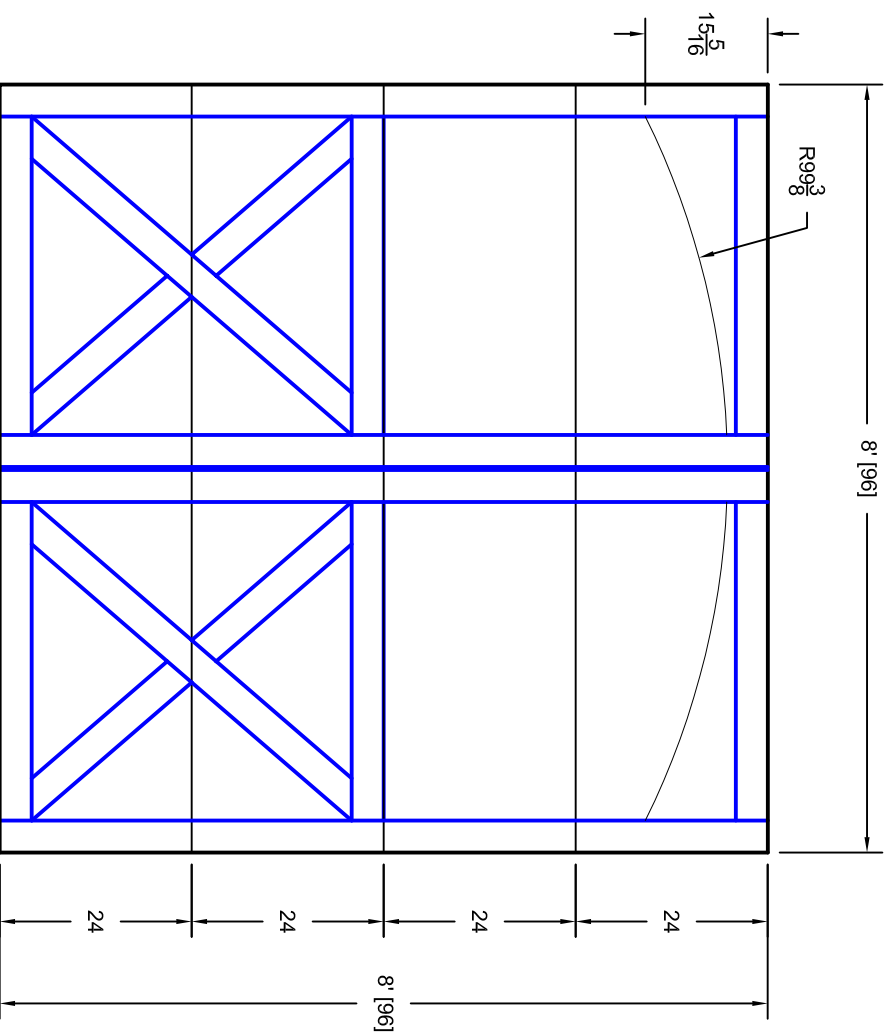

- Note:
1. Overlay board material: Steel.
 2. Arch material: Molded Polyurethane
 3. Overlay board width: 4 inches.
 4. Customer responsible to verify all field dimensions.

DRAWN BY	E Gebhard 12-14-05
DATE	
CHECKED	
DATE	
APPD	
DATE	
APPD	
DATE	

TITLE	Ranchero w / Large Solid Arch Top		
	R11 8' X 8'		
SIZE	A	REV	A
SCALE		WT. ACT.	
		SHEET	
	7R088011		

Unless Otherwise Specified
Dimensions are in Inches

Tolerance on

Fractions	Decimals	Angles
+/- 1/16	XX +/- .03	+/- 0.5
	XXX +/- .01	
	X.XXX +/- .005	