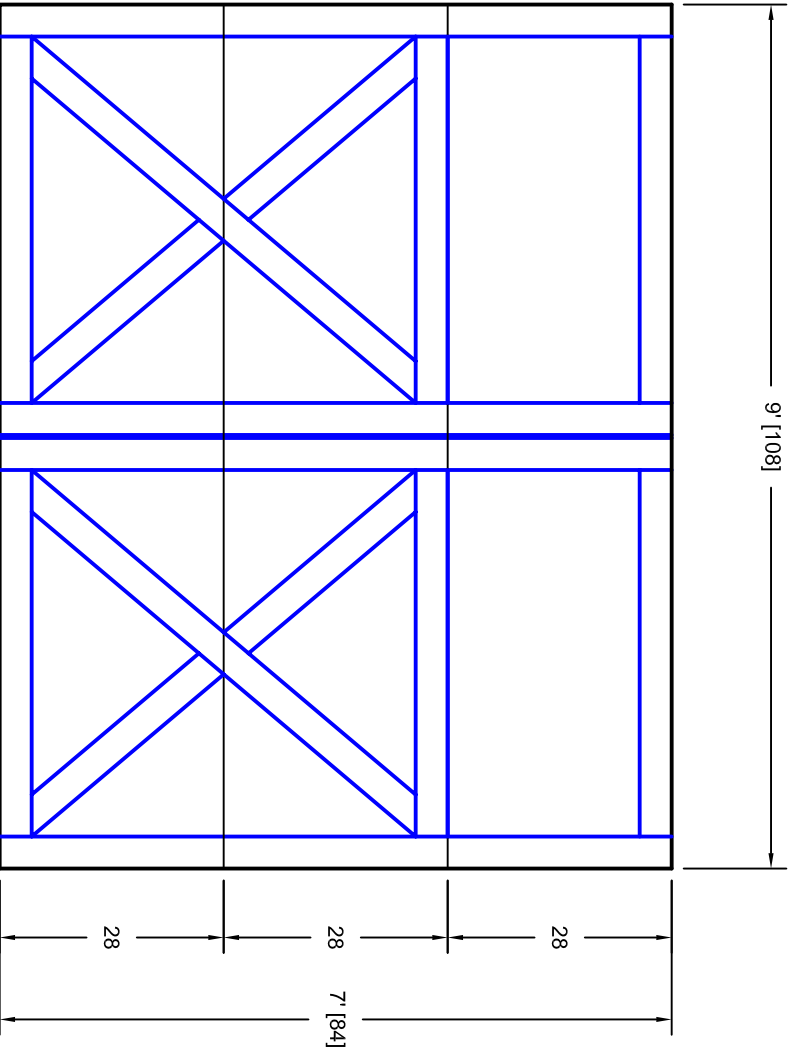

- Note:
1. Overlay board material: Steel.
 2. Arch material: Molded Polyurethane
 3. Overlay board width: 4 inches.
 4. Customer responsible to verify all field dimensions.

DRAWN BY	E Gebhard 01-05-05
DATE	
CHECKED	
DATE	
APPD	
DATE	
APPD	
DATE	

TITLE		Ranchero R1 9' X 7'	
SIZE	A	WT. ACT.	
SCALE		SHEET	
REV	A		

Unless Otherwise Specified
 Dimenitions are in Inches

Tolerance on

Fractions	Decimals	Angles
+/- 1/16	XX +/- .03	+/- 0.5
	XXX +/- .01	
	X.XXX +/- .005	