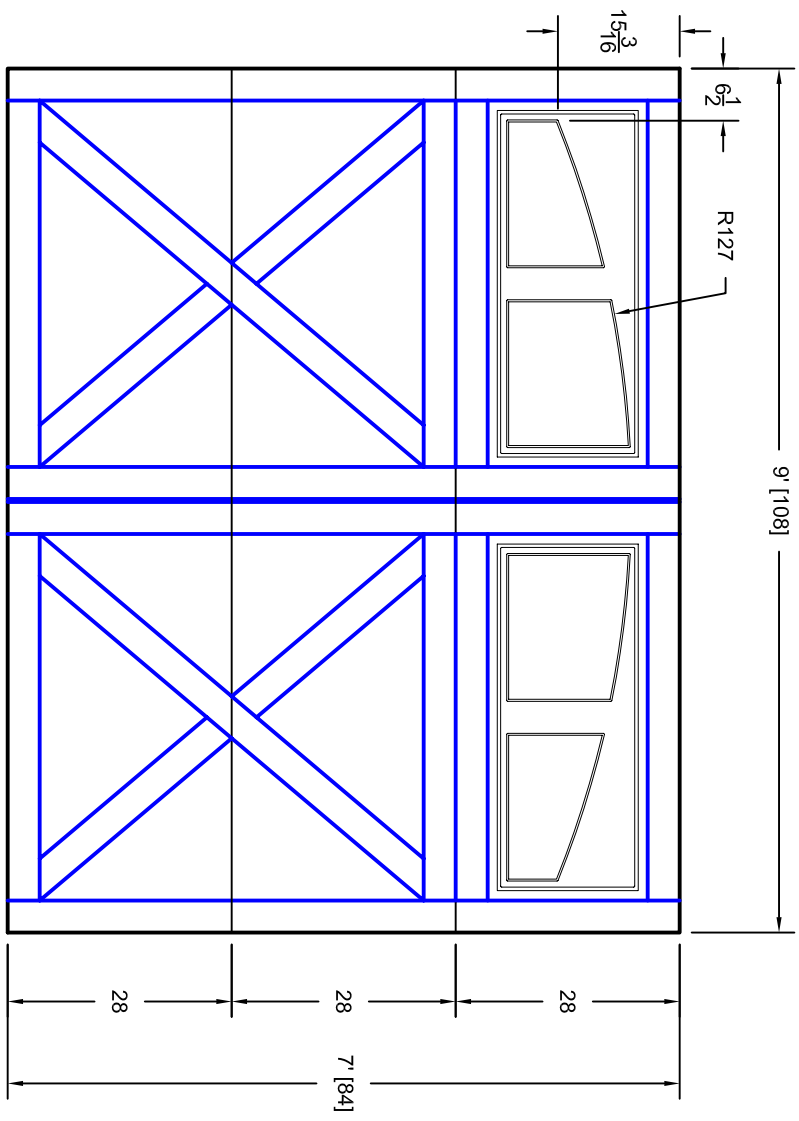

- Note:
1. Overlay board material: Steel.
 2. Arch material: Molded Polyurethane
 3. Overlay board width: 4 inches.
 4. Customer responsible to verify all field dimensions.

TITLE Ranchero w / Madison Arch Door

Lites R10 9' X 7'

DRAWN BY	E Gebhard 01-05-05
DATE	
CHECKED	
DATE	
APPD	
DATE	
APPD	
DATE	
APPD	
DATE	

SIZE	A
SCALE	WT. ACT.
WT. ACT.	
SHEET	
REV	A
7R097010	

Unless Otherwise Specified
Dimensions are in Inches