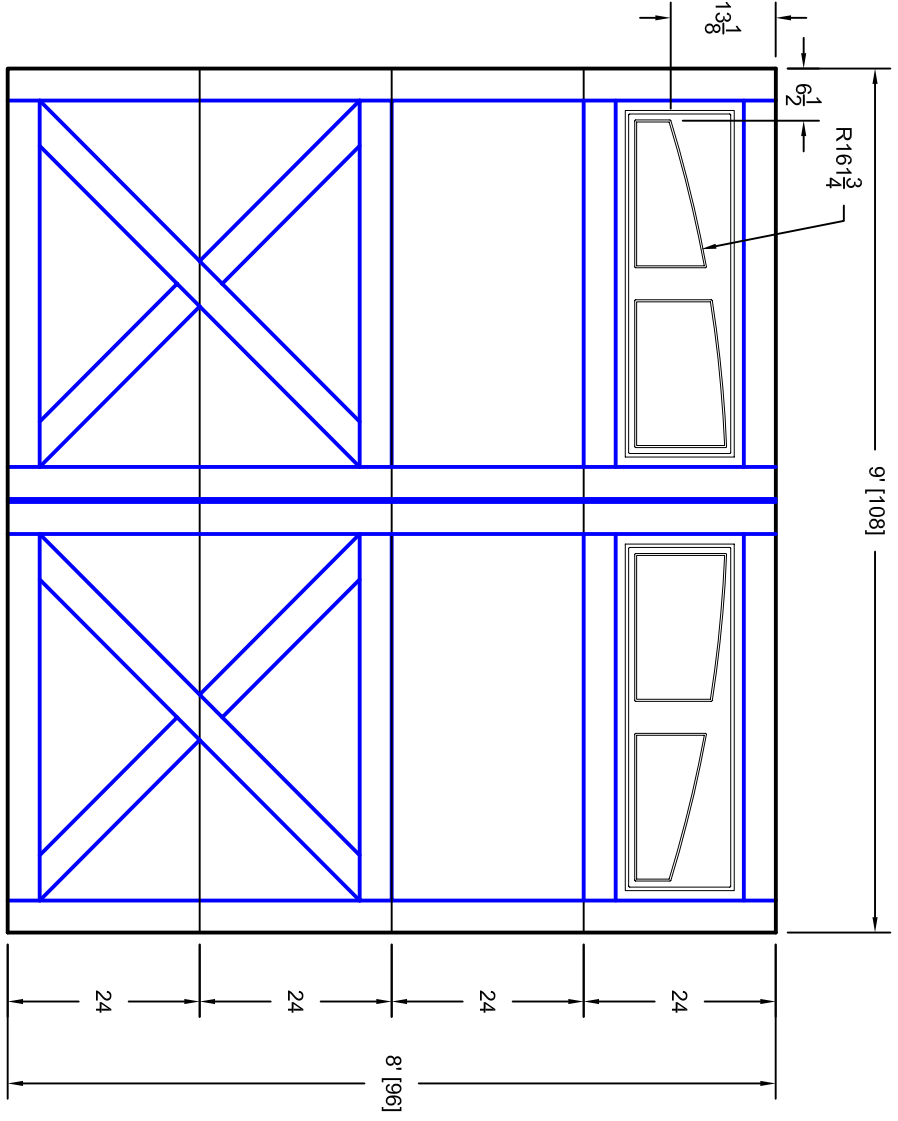

- Note:
1. Overlay board material: Steel.
 2. Arch material: Molded Polyurethane
 3. Overlay board width: 4 inches.
 4. Customer responsible to verify all field dimensions.

DRAWN BY	E Gebhard 12-14-05
CHECKED	
DATE	
APPD	
DATE	
APPD	
DATE	
APPD	
DATE	

TITLE	Ranchero w / Madison Arch Door		
	Lites R10 9' X 8'		
SIZE	A	REV	A
SCALE		WT. ACT.	SHEET
	7R098010		

Unless Otherwise Specified
Dimensions are in Inches

Tolerance on

Fractions	Decimals	Angles
+/- 1/16	XX +/- .03	+/- 0.5
	XXX +/- .01	
	XXXX +/- .005	