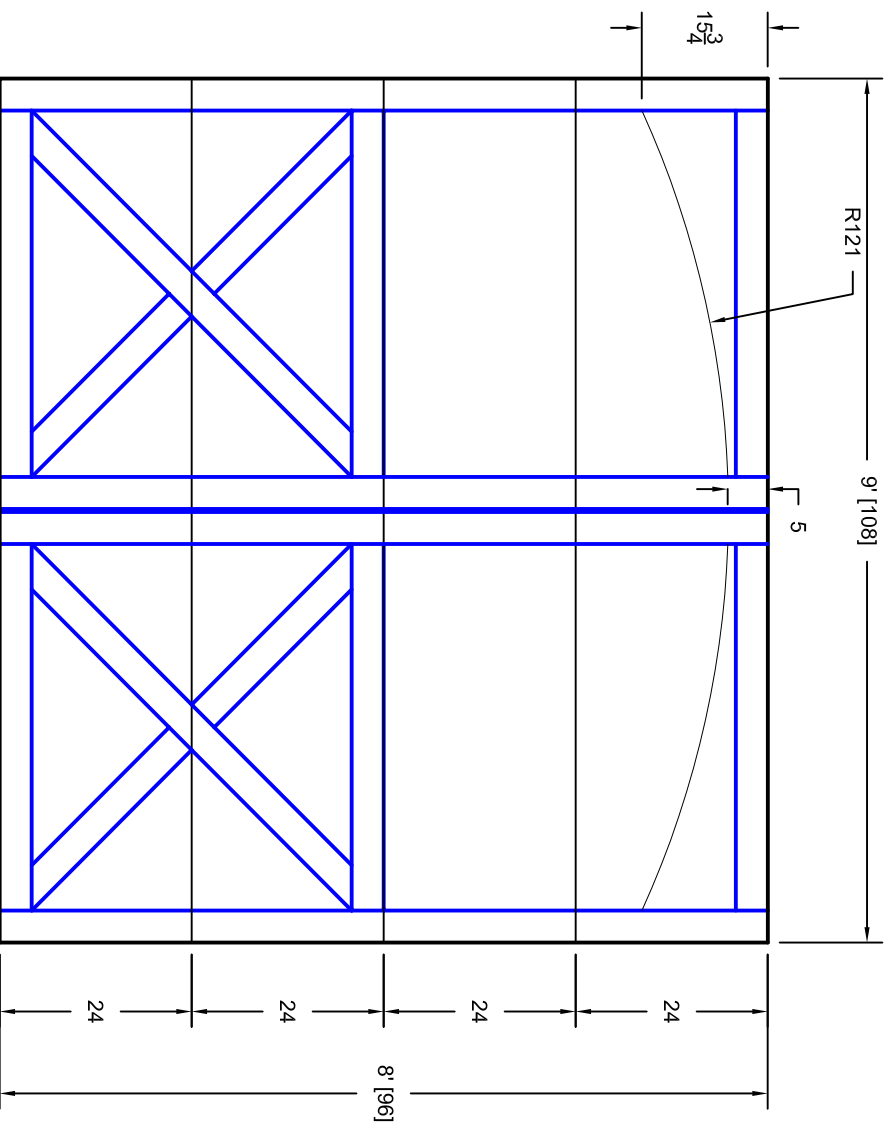

- Note:
1. Overlay board material: Steel.
 2. Arch material: Molded Polyurethane
 3. Overlay board width: 4 inches.
 4. Customer responsible to verify all field dimensions.

DRAWN BY	E Gebhard 12-14-05
CHECKED	
DATE	
APPD	
DATE	
APPD	
DATE	

TITLE	Ranchero w / Large Solid Arch Top		
	R11 9' X 8'		
SIZE	A	REV	A
SCALE		WT. ACT.	
		SHEET	

Unless Otherwise Specified
Dimensions are in Inches

Tolerance on

Fractions	Decimals	Angles
+/- 1/16	XX +/- .03	+/- 0.5
	XXX +/- .01	
	X.XXX +/- .005	