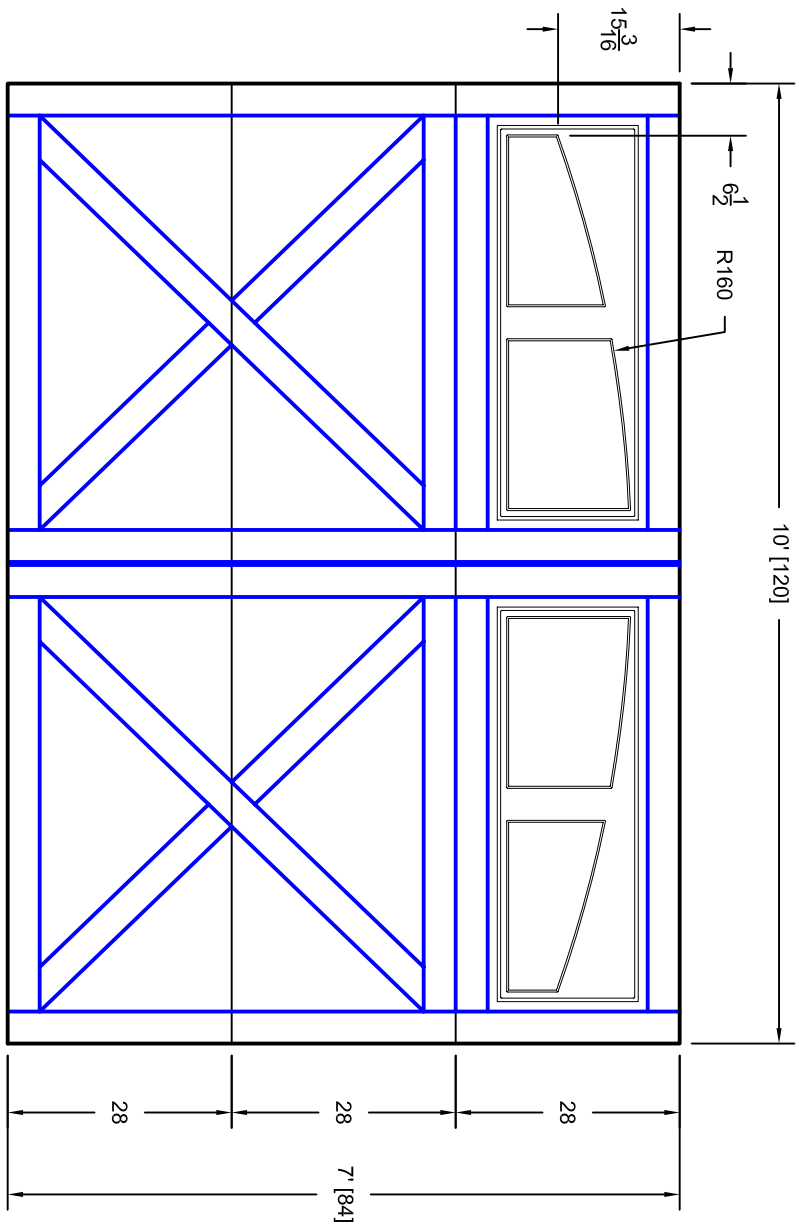

- Note:
1. Overlay board material: Steel.
 2. Arch material: Molded Polyurethane
 3. Overlay board width: 4 inches.
 4. Customer responsible to verify all field dimensions.

CUSTOMER APPROVAL REQUIRED FOR MANUFACTURING

X _____

DRAWN BY	E Gebhard 01-05-05
DATE	
CHECKED	
DATE	
APPD	
DATE	
APPD	
DATE	
APPD	
DATE	

TITLE	Ranchero w / Madison Arch Door		
	Lites R10 10' X 7'		
SIZE	A	REV	A
SCALE		WT. ACT.	
		SHEET	
	7R107010		