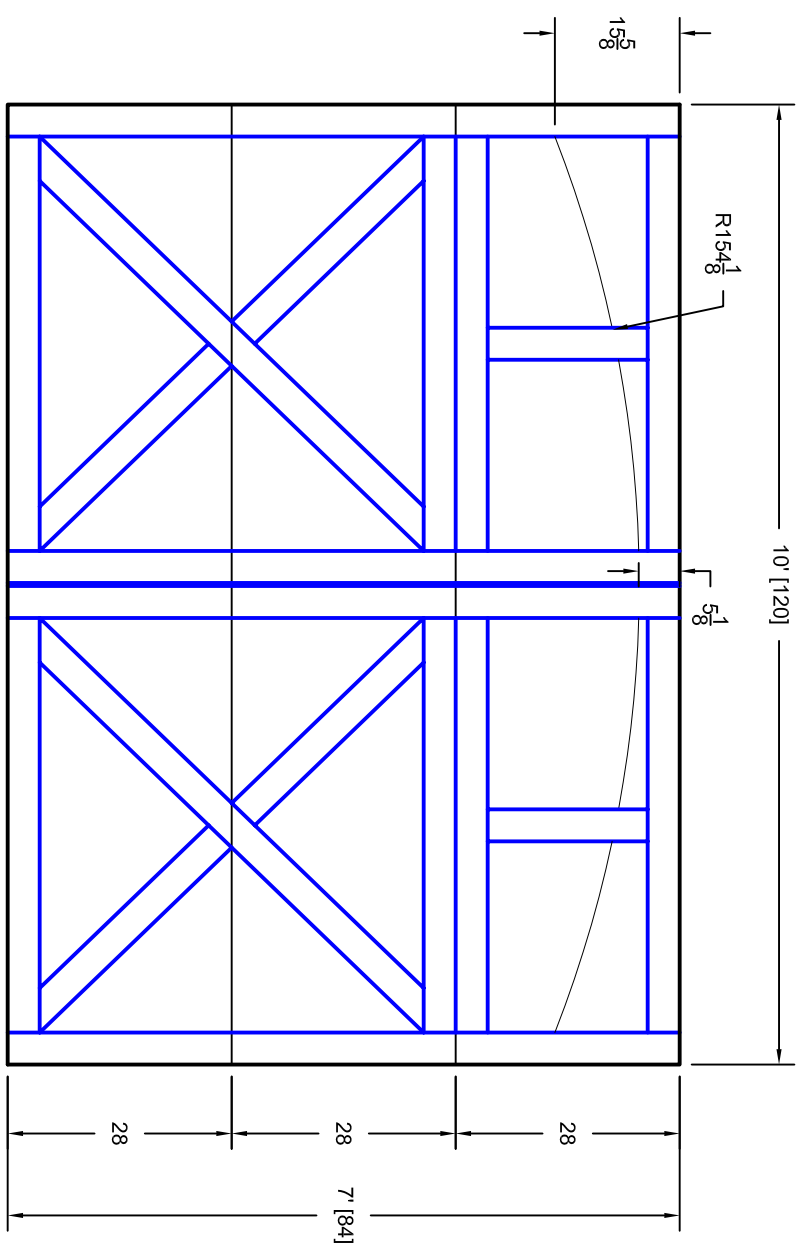

- Note:
1. Overlay board material: Steel.
 2. Arch material: Molded Polyurethane
 3. Overlay board width: 4 inches.
 4. Customer responsible to verify all field dimensions.

CUSTOMER APPROVAL REQUIRED FOR MANUFACTURING

X _____

DRAWN BY	E Gebhard 01-05-05
DATE	
CHECKED	
DATE	
APPD	
DATE	
APPD	
DATE	
APPD	
DATE	

TITLE	Ranchero w / Small Solid Arch Top		
	R12 10' X 7'		
SIZE	A	REV	A
SCALE	WT. ACT.	SHEET	
	7R107012		

Unless Otherwise Specified
Dimensions are in Inches