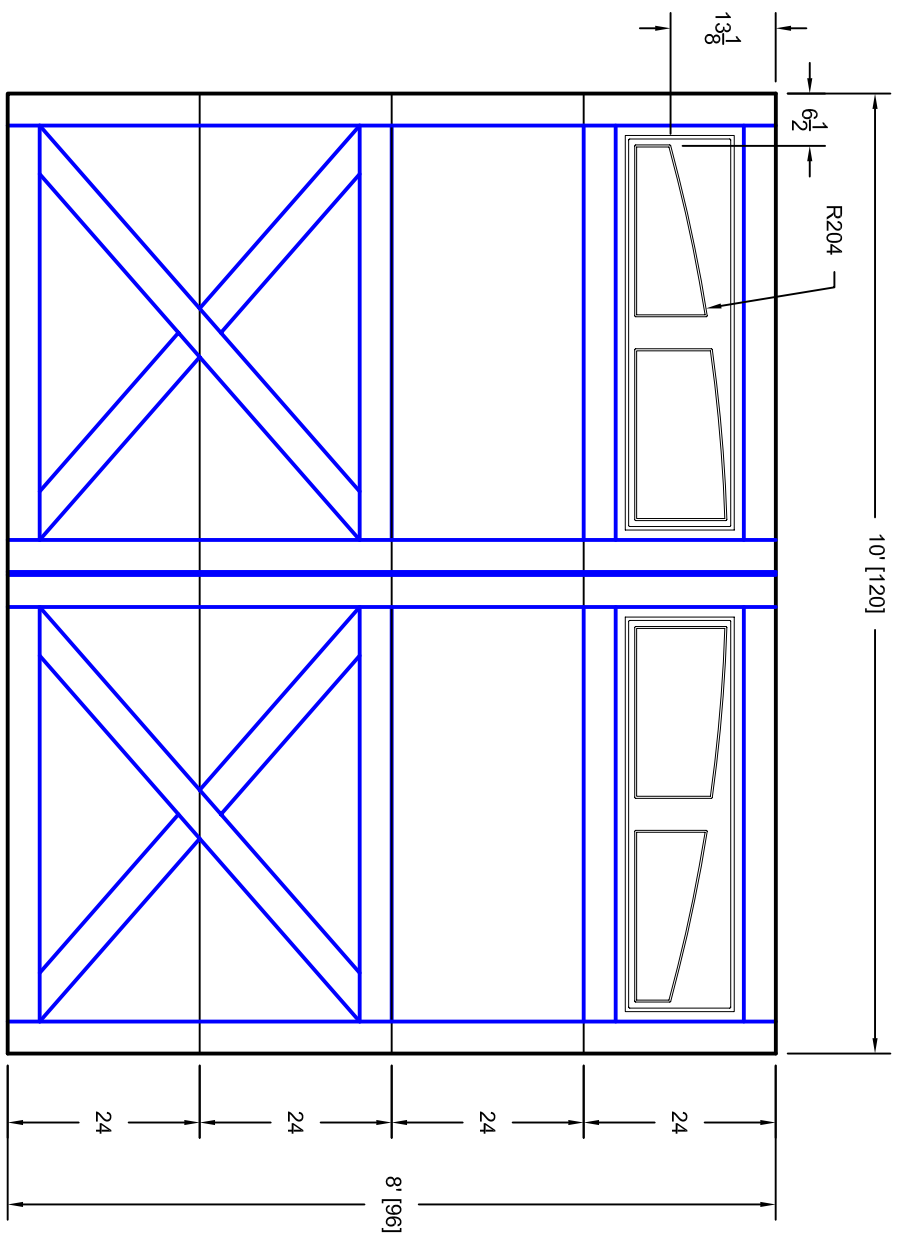

- Note:
1. Overlay board material: Steel.
 2. Arch material: Molded Polyurethane
 3. Overlay board width: 4 inches.
 4. Customer responsible to verify all field dimensions.

DRAWN BY	E Gebhard 12-14-05
DATE	
CHECKED	
DATE	
APPD	
DATE	
APPD	
DATE	

TITLE	Ranchero w / Madison Arch Door		
	Lites R10 10' X 8'		
SIZE	A	REV	A
SCALE		WT. ACT.	SHEET
	7R108010		

Unless Otherwise Specified
Dimensions are in Inches

Tolerance on

Fractions	Decimals	Angles
+/- 1/16	XX +/- .03	+/- 0.5
	XXX +/- .01	
	XXXX +/- .005	