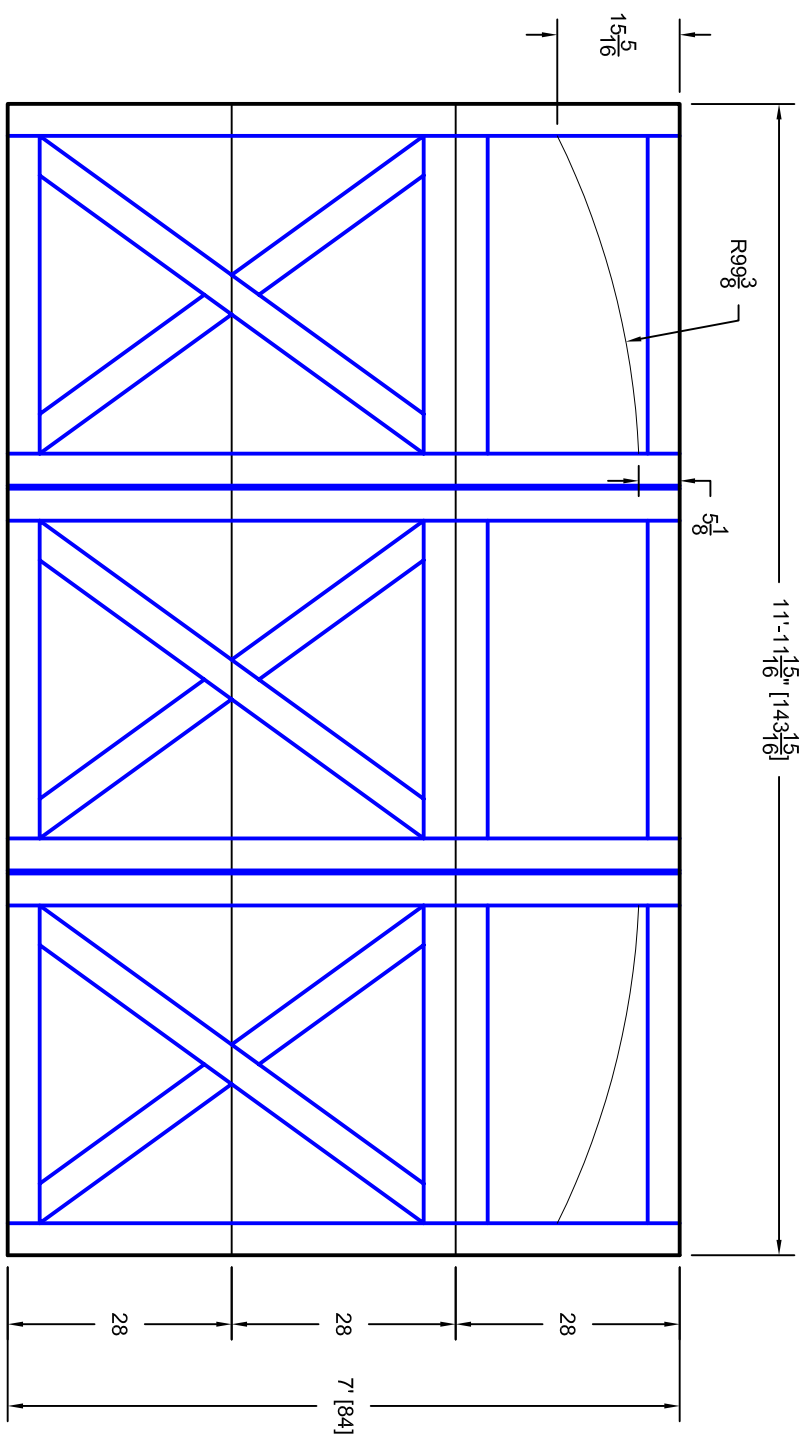

- Note:
1. Overlay board material: Steel.
  2. Arch material: Molded Polyurethane
  3. Overlay board width: 4 inches.
  4. Customer responsible to verify all field dimensions.

CUSTOMER APPROVAL REQUIRED FOR MANUFACTURING

X \_\_\_\_\_

DRAWN BY	E Gebhard 01-05-05	TITLE	Ranchero w / Large Solid Arch Top		
CHECKED			R11 12' X 7'		
DATE		SIZE	A		
APPD		SCALE	WT. ACT. SHEET		
DATE		REV	A		
APPD			7R127011		
DATE					
APPD					
DATE					

Unless Otherwise Specified	
Dimensions are in Inches	
Tolerance on	
Fractions	Decimals
Angles	
+/- 1/16	X.XX +/- .03
X.XXX +/- .005	X.XX +/- .01
	+/- 0.5

<b>1ST</b>	<b>UNITED DOOR</b>	<b>7255 S. KYRENE</b>
<b>TECHNOLOGIES</b>	<b>SUITE #104</b>	<b>TEMPPE, AZ 85283</b>
	<b>480-705-6632</b>	<b>480-705-8497 fax</b>
	<b>www.firstudt.com</b>	