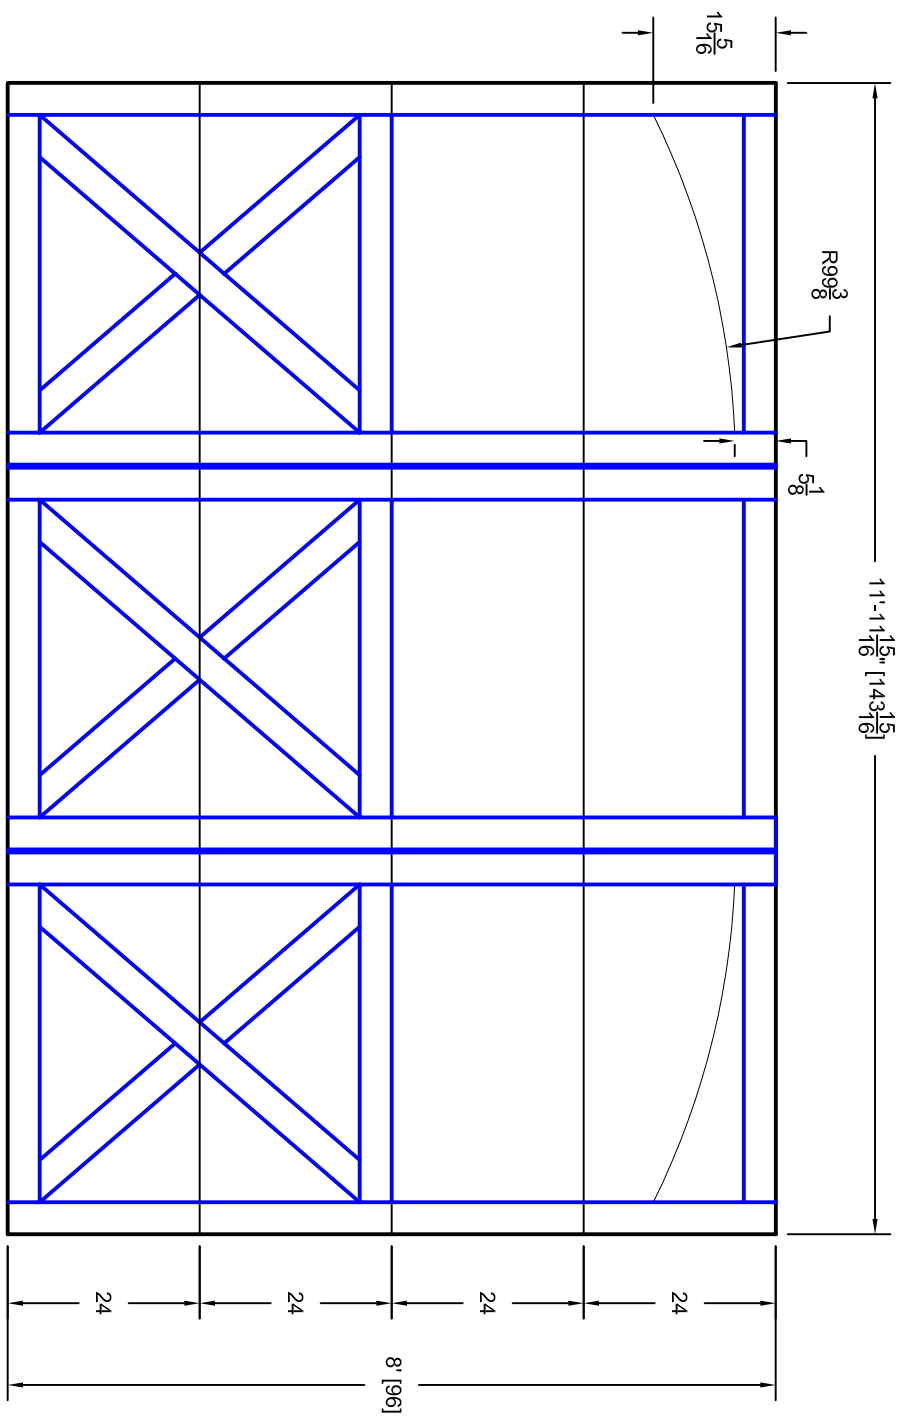

- Note:
1. Overlay board material: Steel.
  2. Arch material: Molded Polyurethane
  3. Overlay board width: 4 inches.
  4. Customer responsible to verify all field dimensions.

CUSTOMER APPROVAL REQUIRED FOR MANUFACTURING

X \_\_\_\_\_

DRAWN BY	E Gebhard 12-14-05	TITLE	Ranchero w / Large Solid Arch Top		
CHECKED			R11 12' X 8'		
DATE		SIZE	A		
APPD		SCALE	A		
DATE		WT. ACT.	7R128011		
APPD		SHEET	A		
DATE					
DATE					

Unless Otherwise Specified	
Dimensions are in Inches	
Tolerance on	
Fractions	Decimals
± 1/16	± .03
X.XX	± .01
X.XXX	± .005
	Angles
	± 0.5