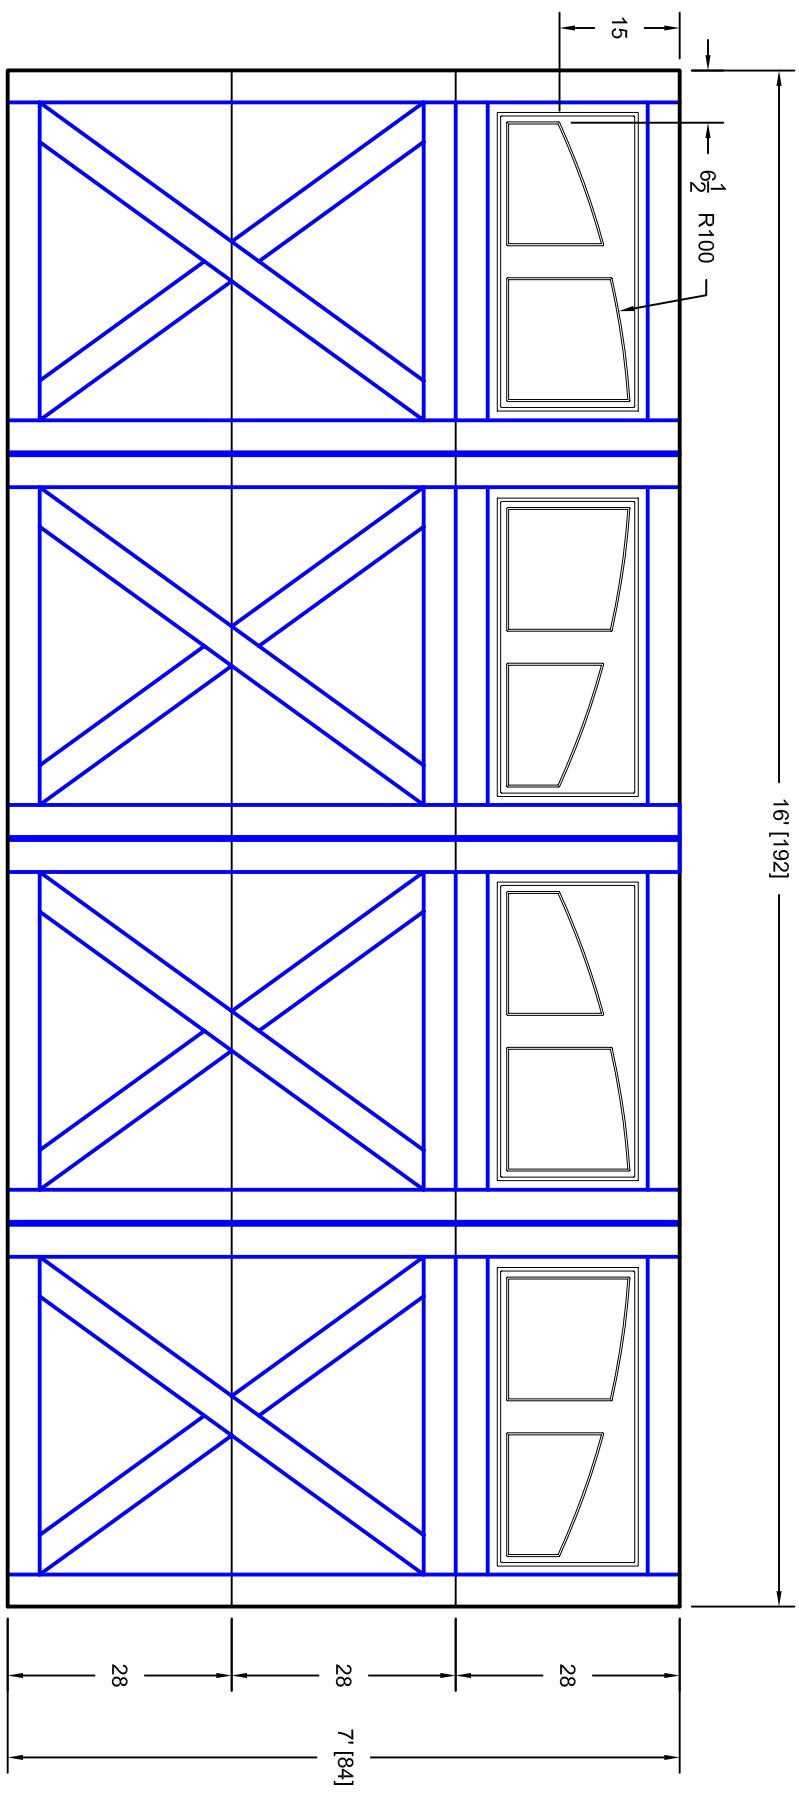

- Note:
1. Overlay board material: Steel.
 2. Arch material: Molded Polyurethane
 3. Overlay board width: 4 inches.
 4. Customer responsible to verify all field dimensions.

CUSTOMER APPROVAL REQUIRED FOR
MANUFACTURING

X _____

DRAWN BY	E Gebhard 01-05-05	TITLE	Ranchero w / Madison Arch Door		
CHECKED			Lites R10 16' X 7'		
DATE		SIZE	A	REV	A
APPD		SCALE	A	WT. ACT.	SHEET
DATE					
APPD					
DATE					
APPD					
DATE					