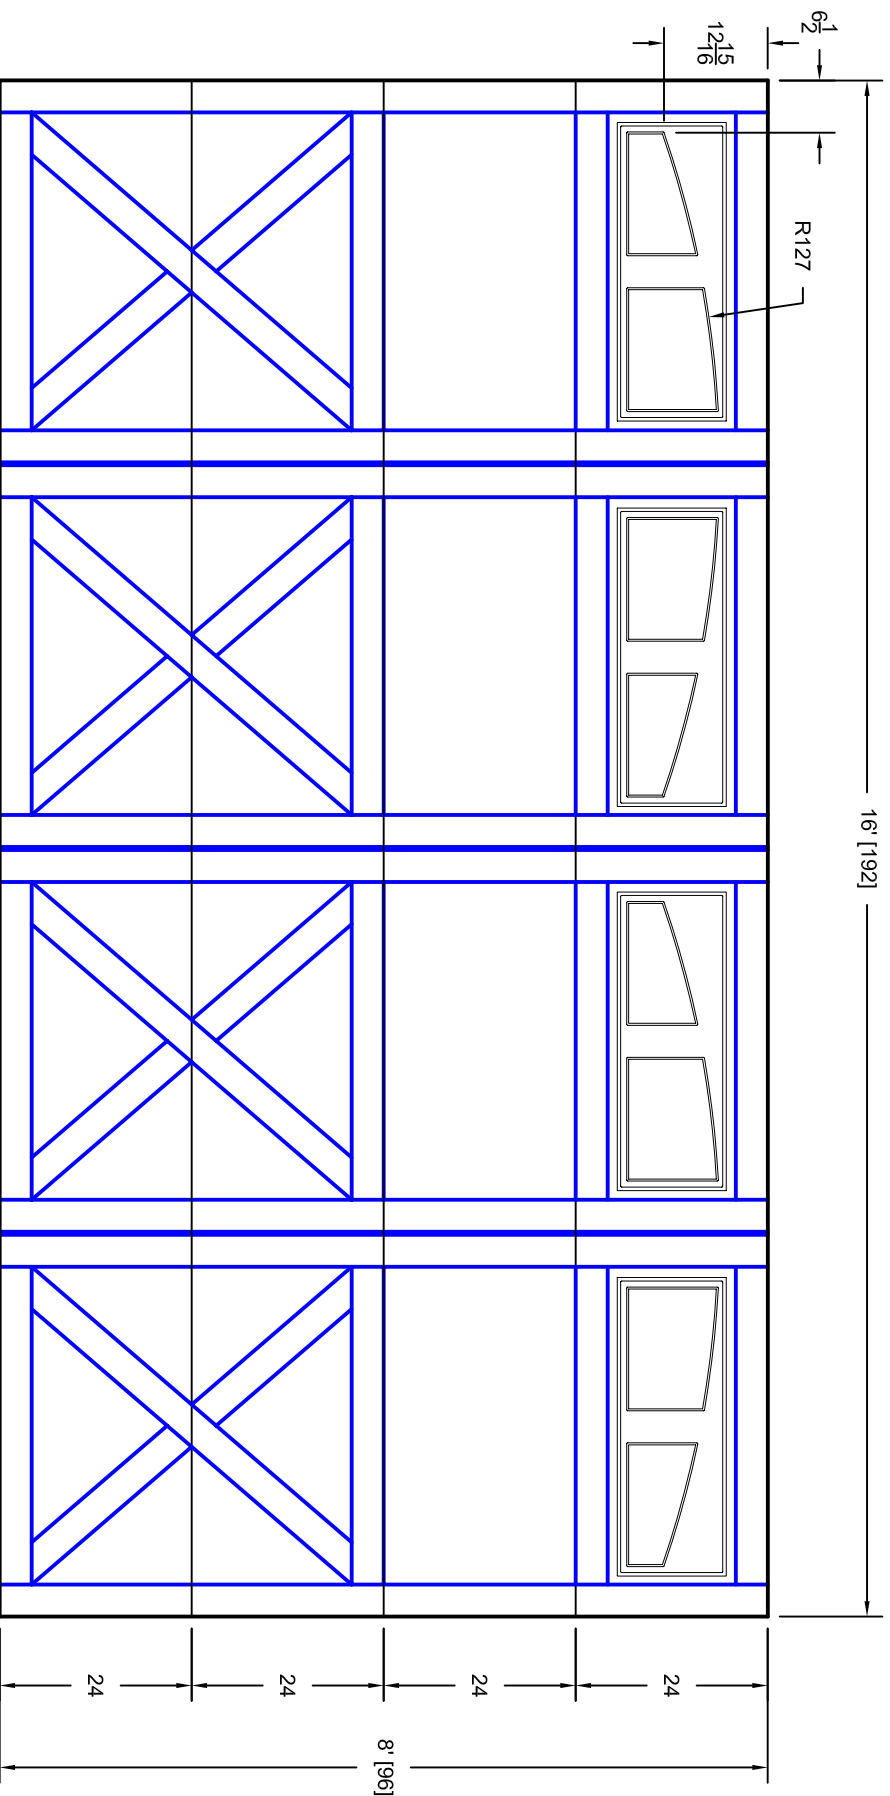

- Note:
1. Overlay board material: Steel.
 2. Arch material: Molded Polyurethane
 3. Overlay board width: 4 inches.
 4. Customer responsible to verify all field dimensions.

CUSTOMER APPROVAL REQUIRED FOR
MANUFACTURING

X _____

DRAWN BY	E Gebhard 12-14-05	TITLE	Ranchero w / Madison Arch Door		
CHECKED			Lites R10 16' X 8'		
DATE		SIZE	A	REV	A
APPD		SCALE	A	WT. ACT.	SHEET
DATE					
APPD					
DATE					
APPD					
DATE					