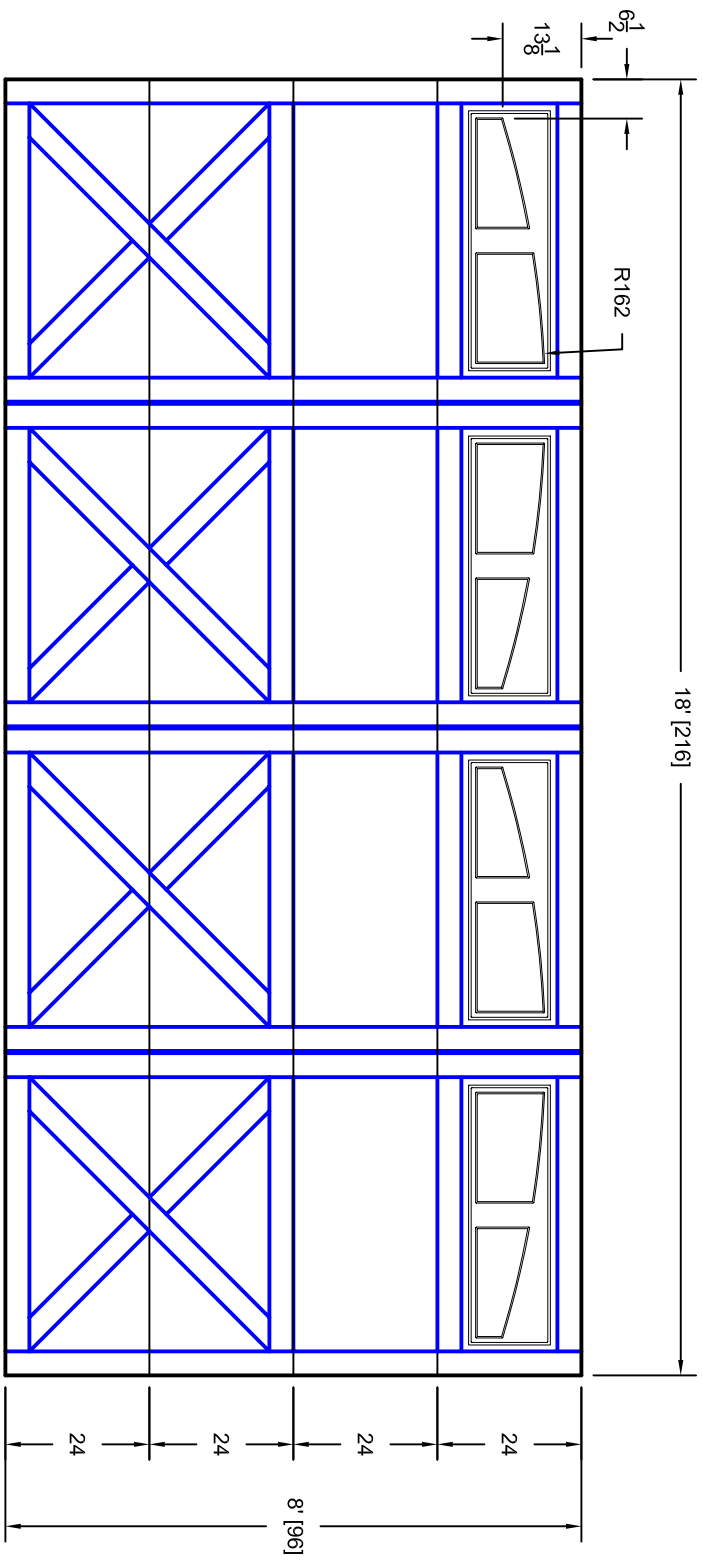

- Note:
1. Overlay board material: Steel.
  2. Arch material: Molded Polyurethane
  3. Overlay board width: 4 inches.
  4. Customer responsible to verify all field dimensions.

CUSTOMER APPROVAL REQUIRED FOR MANUFACTURING

X \_\_\_\_\_

DRAWN BY	E Gebhard 01-05-05	TITLE	Ranchero w / Madison Arch Door		
CHECKED			Lites R10 18' X 8'		
DATE		SIZE	A	REV	A
APPD		SCALE	A	WT. ACT.	SHEET
DATE			7R188010		
APPD					
DATE					
APPD					
DATE					